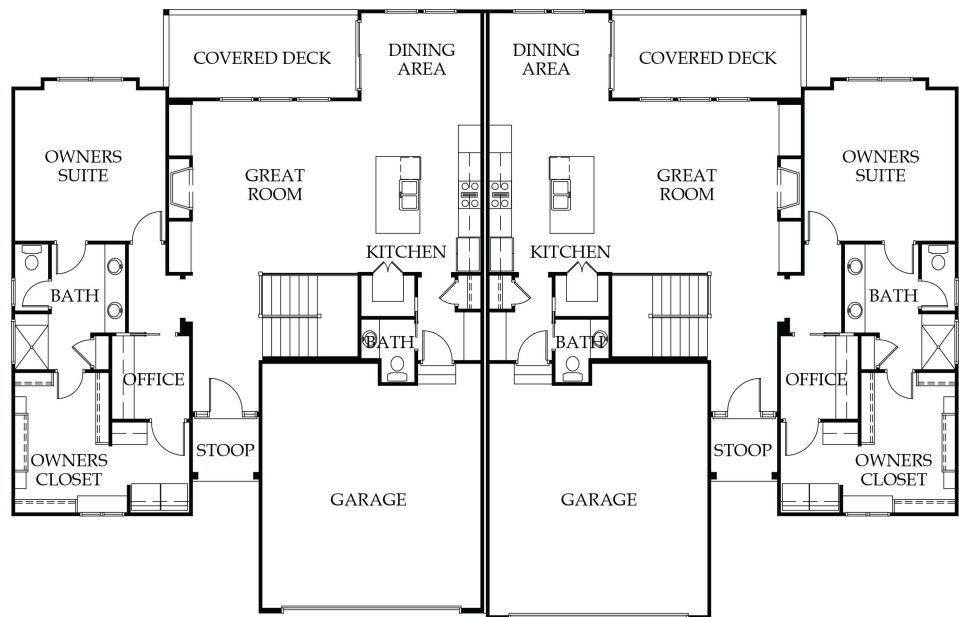

THE KENDYL

by New Mark Homes

REVERSE

2
BED

2.5
BATH

2
CAR

LEFT SIDE TOTAL
2,060 SQFT

RIGHT SIDE TOTAL
2,060 SQFT

LEFT SIDE MAIN
1,422 SQFT

RIGHT SIDE MAIN
1,422 SQFT

LEFT SIDE LOWER
638 SQFT

RIGHT SIDE LOWER
638 SQFT