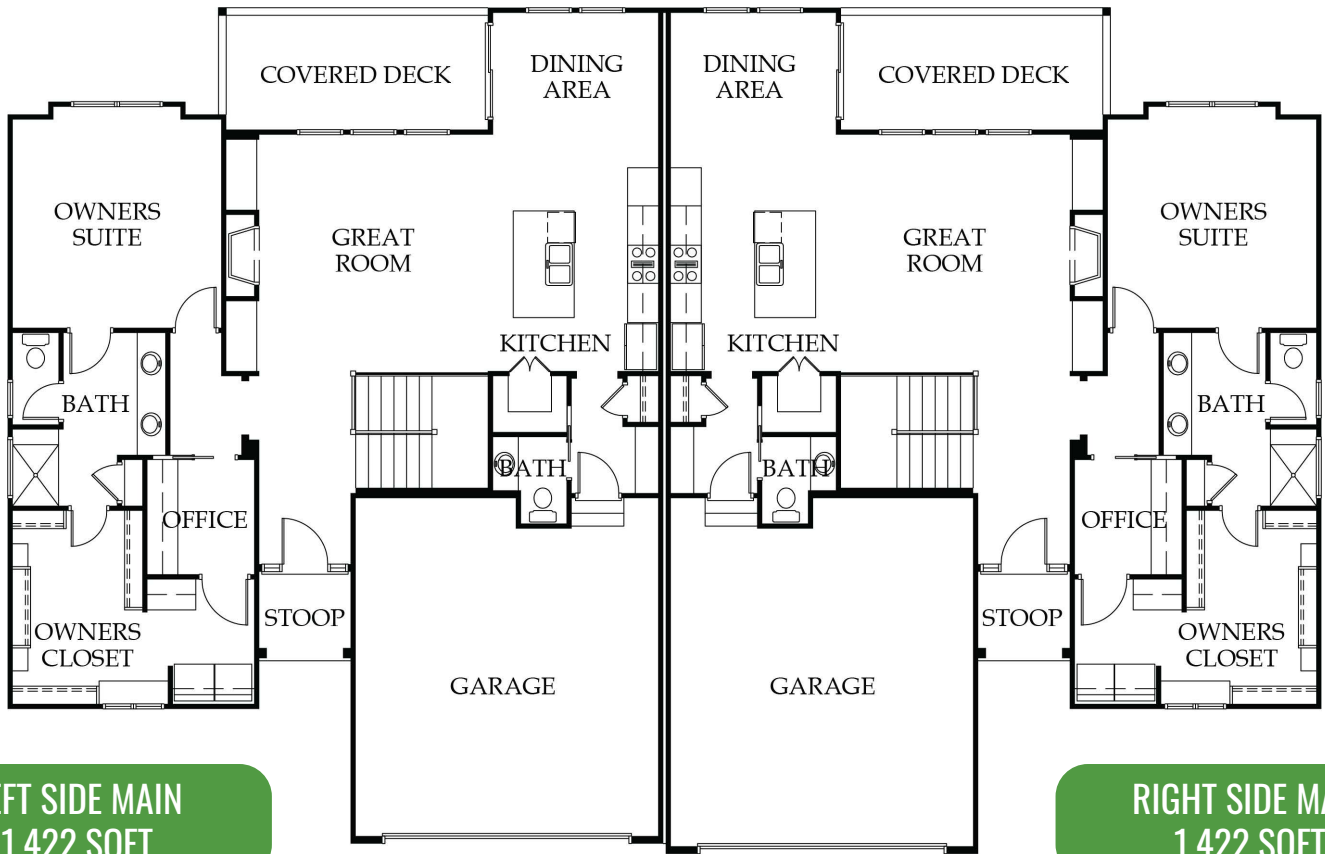

THE KENDYL

by New Mark Homes

REVERSE

2
BED

2.5
BATH

2
CAR

LEFT SIDE TOTAL
2,060 SQFT

RIGHT SIDE TOTAL
2,060 SQFT

LEFT SIDE MAIN
1,422 SQFT

RIGHT SIDE MAIN
1,422 SQFT

LEFT SIDE LOWER
638 SQFT

RIGHT SIDE LOWER
638 SQFT