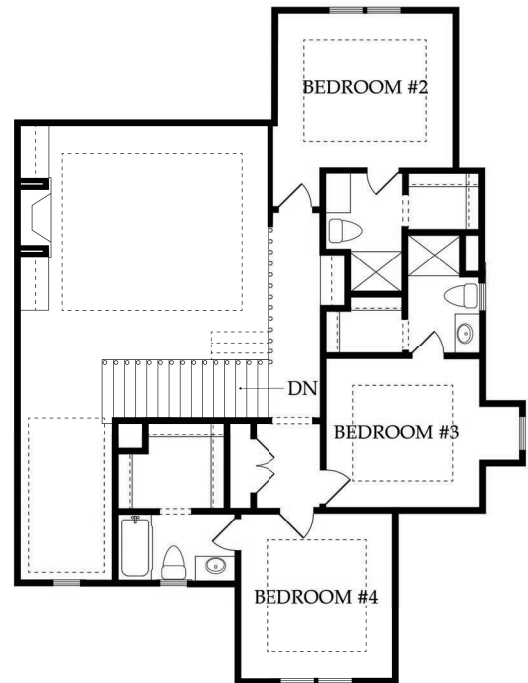

1.5 STORY

4  
BEDS

4.5  
BATHS

2,665  
SQFT

# LILA

ROESER HOMES

Main: 1,762 SqFt

Upper: 903 SqFt

\*Artist renderings only. Actual product may differ from renderings.