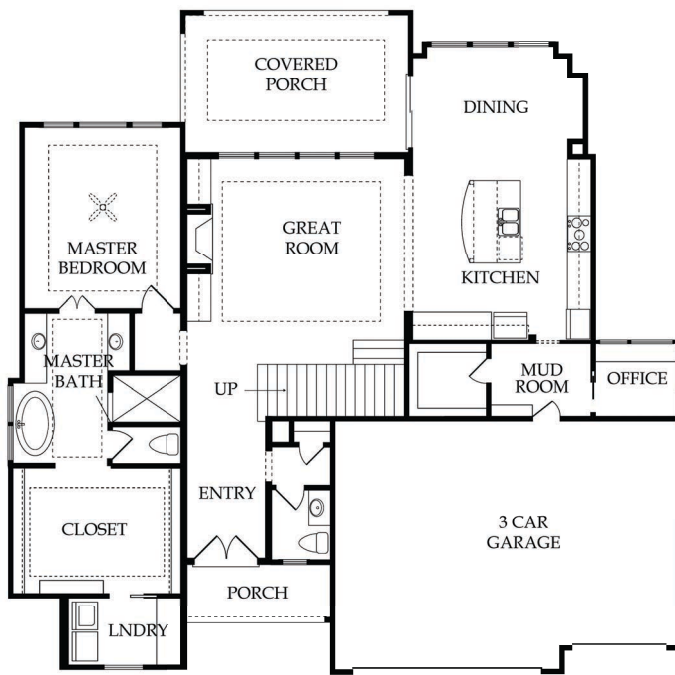

1.5 STORY

4  
BEDS

4.5  
BATHS

2,665  
SQFT

# LILA

ROESER HOMES

Main: 1,762 SqFt

Upper: 903 SqFt

\*Artist renderings only. Actual product may differ from renderings.