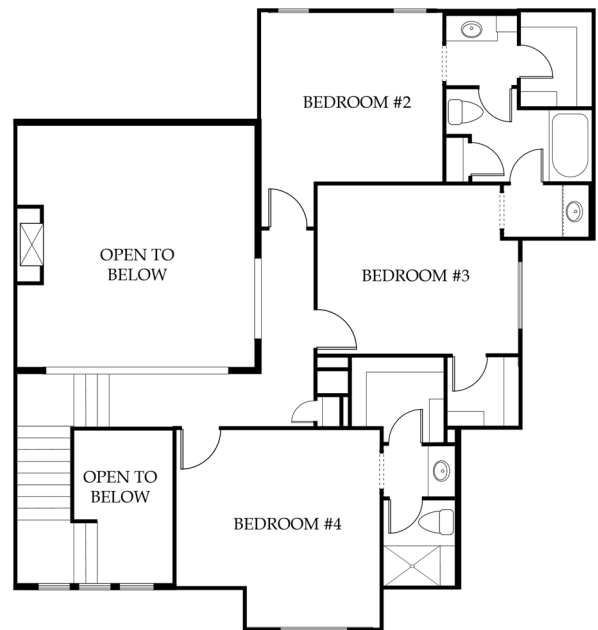

1.5 STORY

4
BEDS

3.5
BATHS

2,680
SQFT

CYPRESS

J.S. ROBINSON FINE HOMES

Main: 1,721 SqFt

Upper: 958 SqFt

*Artist renderings only. Actual product may differ from renderings.

ADDITIONAL ELEVATIONS

ELEVATION 2

ELEVATION 3

ELEVATION 4