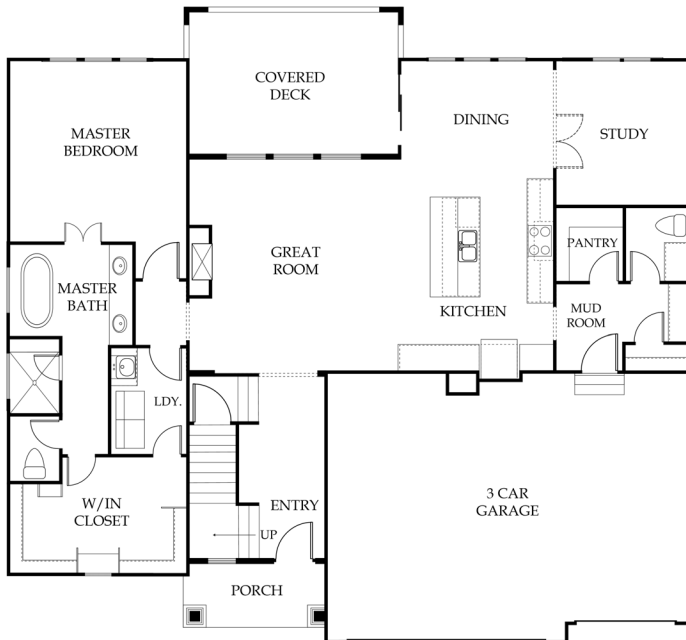

1.5 STORY

4
BEDS

3.5
BATHS

2,680
SQFT

CYPRESS

J.S. ROBINSON FINE HOMES

Main: 1,721 SqFt

Upper: 958 SqFt

*Artist renderings only. Actual product may differ from renderings.

ADDITIONAL ELEVATIONS

ELEVATION 2

ELEVATION 3

ELEVATION 4