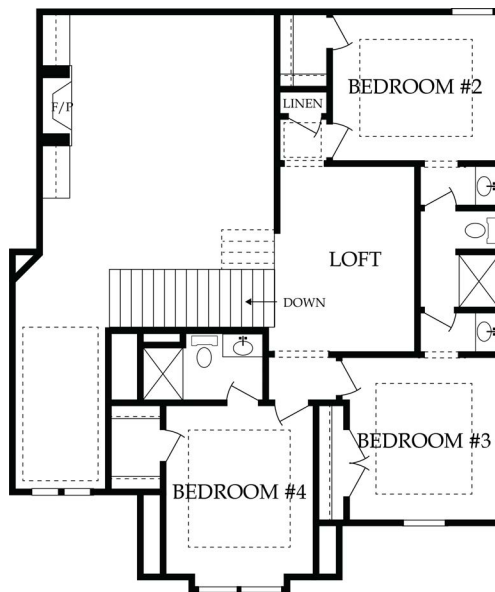

RANCH

4  
BEDS

3.5  
BATHS

2,862  
SQFT

# PORTER II

ROESER HOMES

Main: 1,955 SqFt

Upper: 907 SqFt

Lower