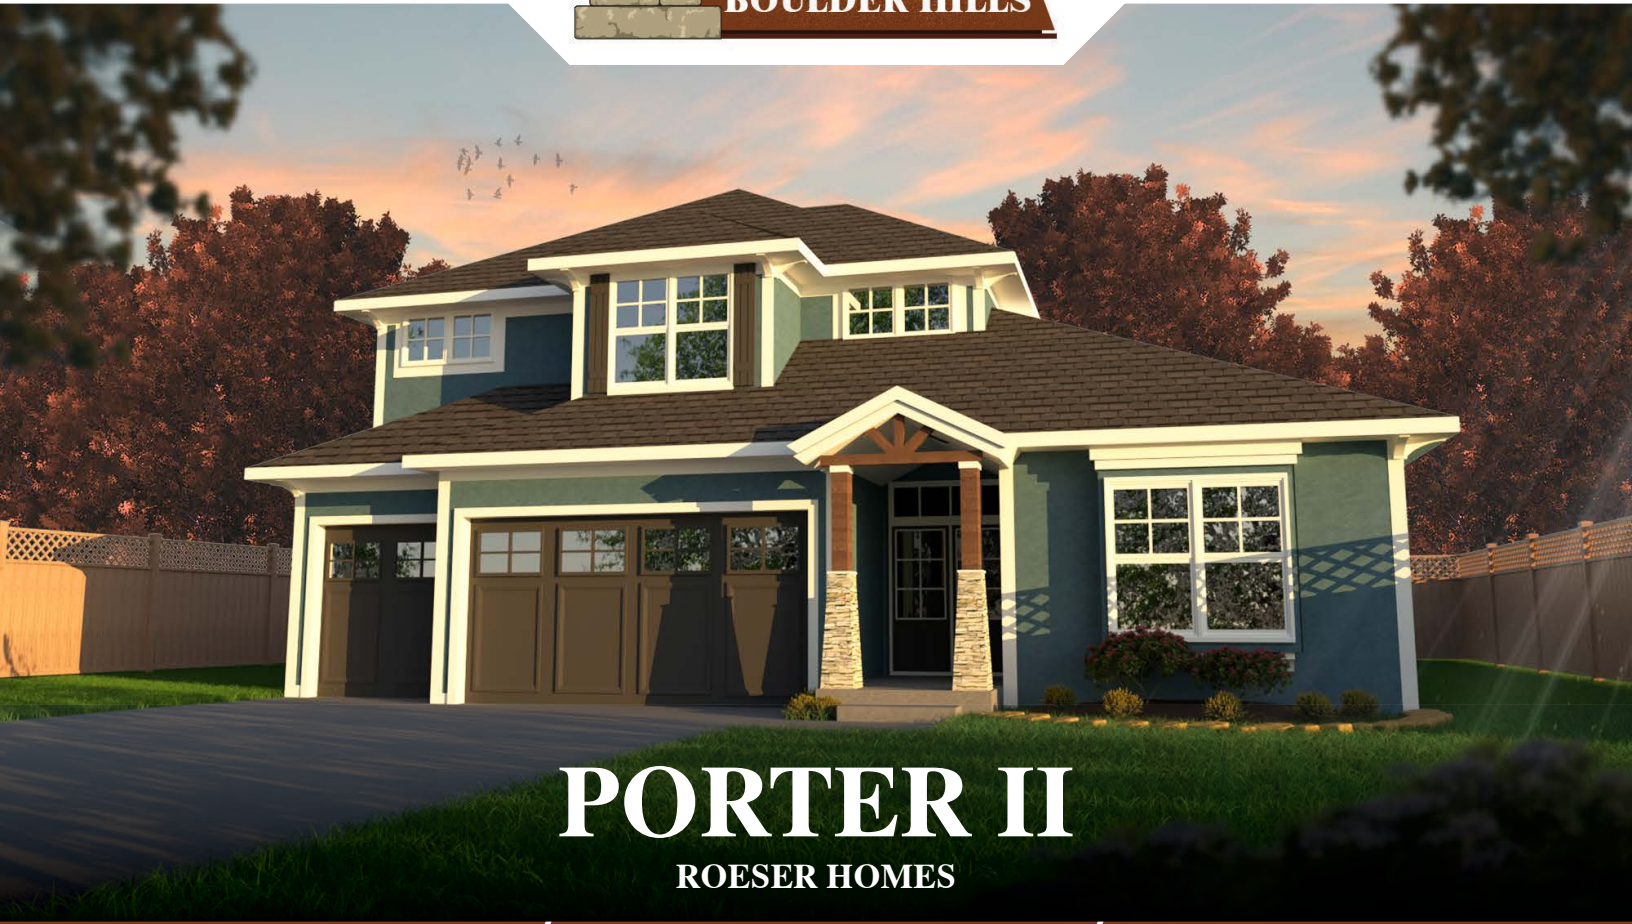

RANCH

4  
BEDS

3.5  
BATHS

2,862  
SQFT

# PORTER II

ROESER HOMES

Main: 1,955 SqFt

Upper: 907 SqFt

Lower

# ADDITIONAL ELEVATIONS

ELEVATION 2