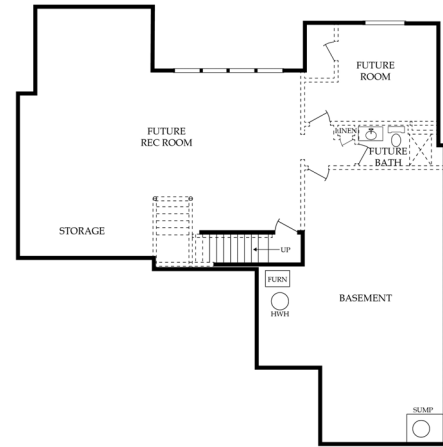

RANCH

4  
BEDS

3.5  
BATHS

2,862  
SQFT

# PORTER II

ROESER HOMES

Main: 1,955 SqFt

Upper: 907 SqFt

Lower