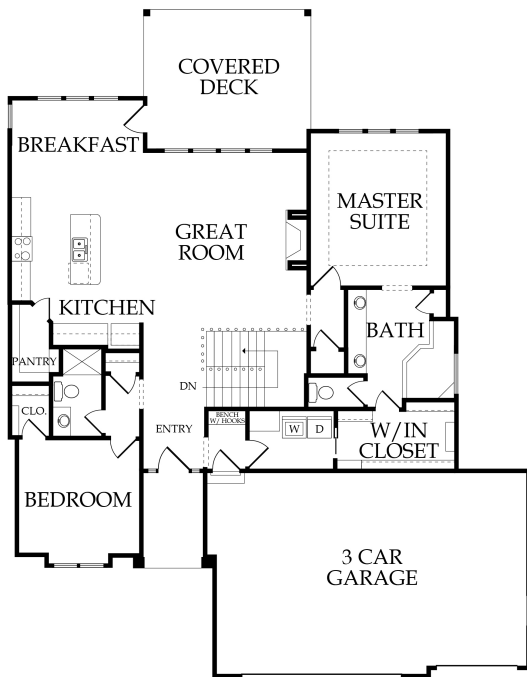

REVERSE

4
BEDS

3
BATHS

2,808
SQFT

SORENTO

PAULI HOMES

Main: 1,683 SqFt

Lower: 1,125 SqFt

*Artist renderings only. Actual product may differ from renderings.

ADDITIONAL ELEVATIONS

ELEVATION 2

ELEVATION 3