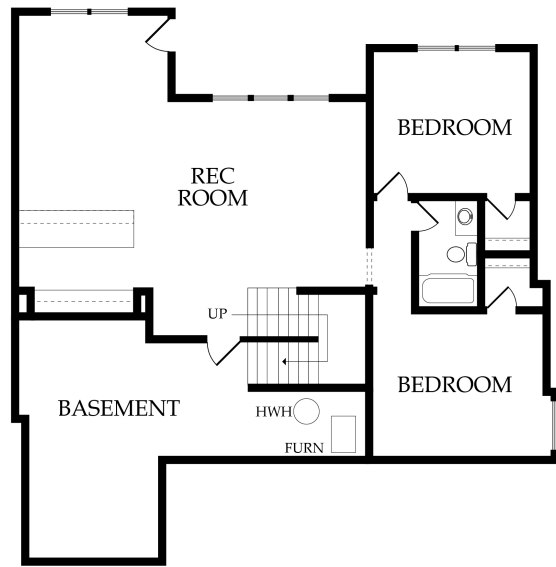

REVERSE

4
BEDS

3
BATHS

2,808
SQFT

SORENTO

PAULI HOMES

Main: 1,683 SqFt

Lower: 1,125 SqFt

*Artist renderings only. Actual product may differ from renderings.

ADDITIONAL ELEVATIONS

ELEVATION 2

ELEVATION 3