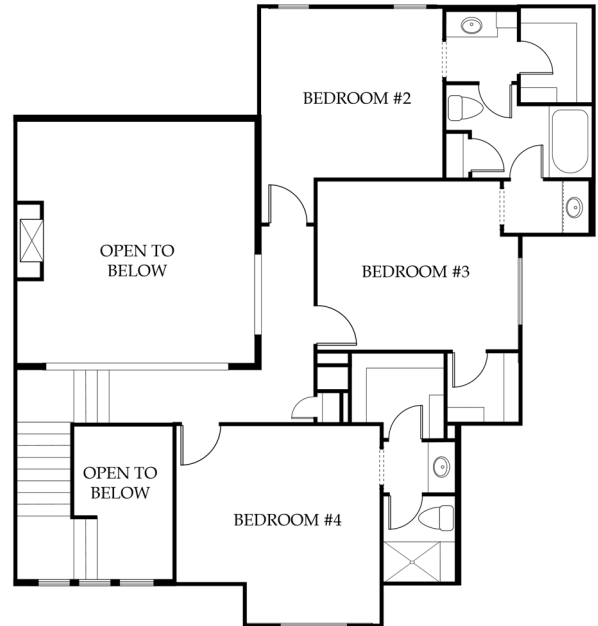

1.5 STORY

4  
BEDS

3.5  
BATHS

2,680  
SQFT

# CYPRESS

J.S. ROBINSON FINE HOMES

Main: 1,721 SqFt

Upper: 958 SqFt

\*Artist renderings only. Actual product may differ from renderings.

# ADDITIONAL ELEVATIONS

**ELEVATION 2**

**ELEVATION 3**

**ELEVATION 4**