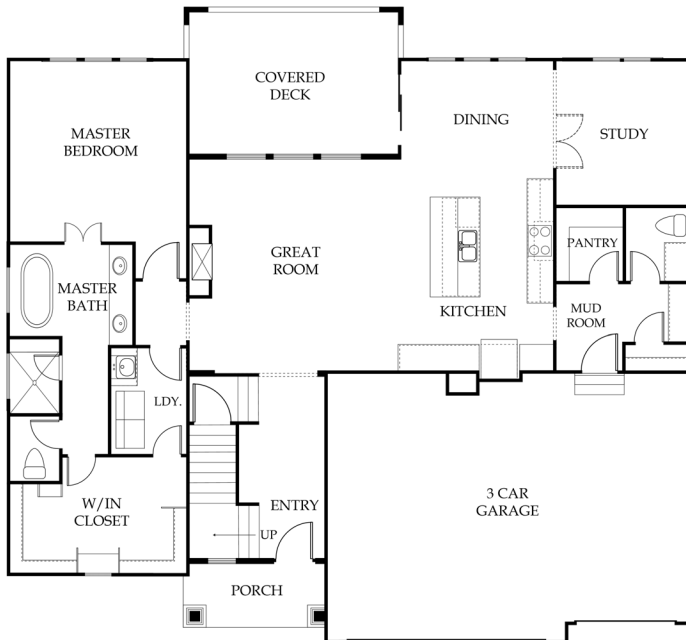

1.5 STORY

4  
BEDS

3.5  
BATHS

2,680  
SQFT

# CYPRESS

J.S. ROBINSON FINE HOMES

Main: 1,721 SqFt

Upper: 958 SqFt

\*Artist renderings only. Actual product may differ from renderings.

# ADDITIONAL ELEVATIONS

**ELEVATION 2**

**ELEVATION 3**

**ELEVATION 4**