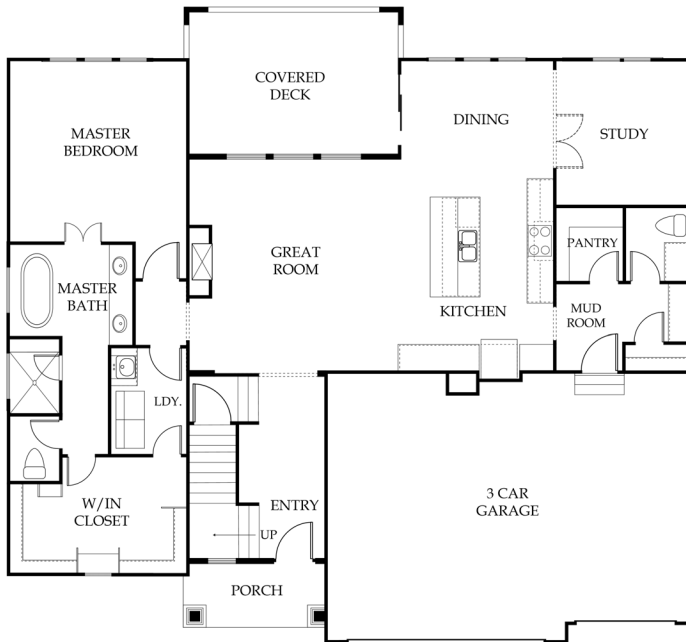

1.5 STORY

4
BEDS

3.5
BATHS

2,680
SQFT

CYPRESS

J.S. ROBINSON FINE HOMES

Main: 1,721 SqFt

Upper: 958 SqFt

ADDITIONAL ELEVATIONS

ELEVATION 2