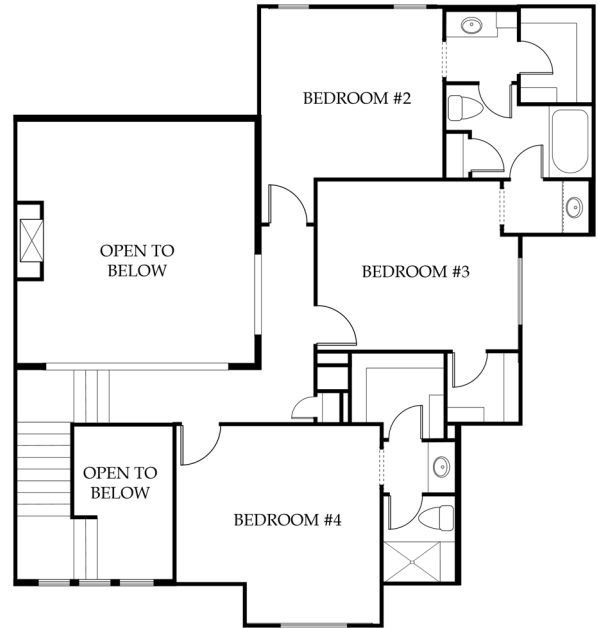

1.5 STORY

4
BEDS

3.5
BATHS

2,680
SQFT

CYPRESS

J.S. ROBINSON FINE HOMES

Main: 1,721 SqFt

Upper: 958 SqFt

ADDITIONAL ELEVATIONS

ELEVATION 2