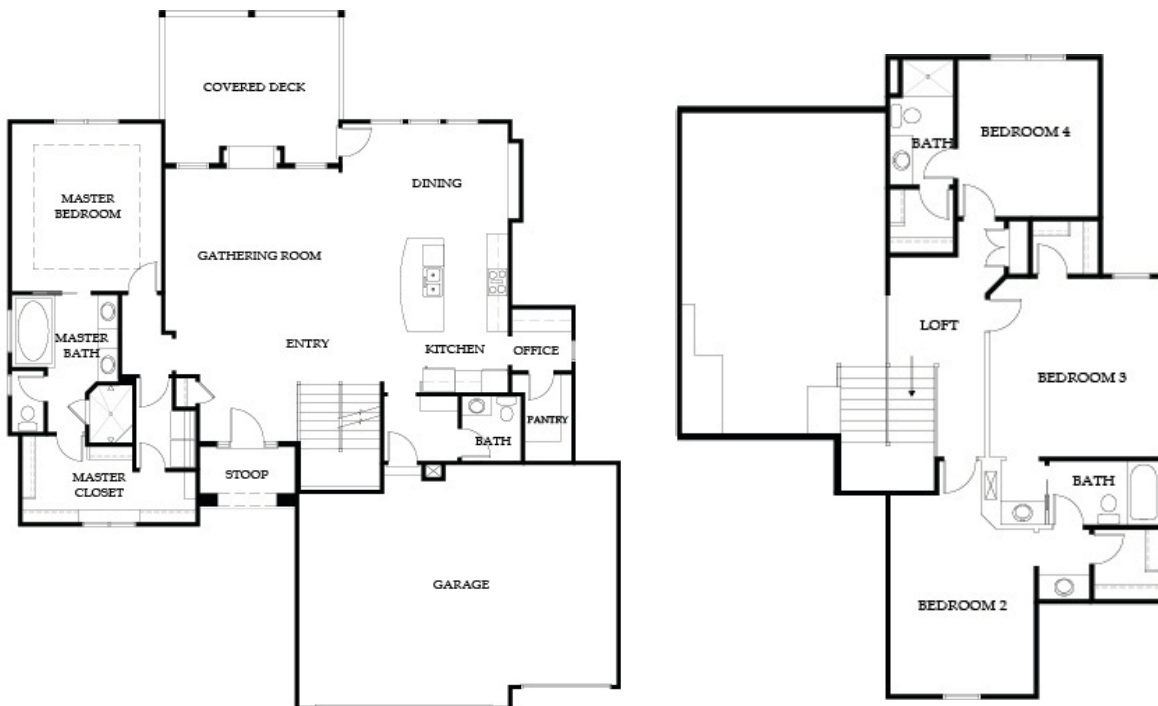

1.5 STORY

4  
BEDS

3.5  
BATHS

2,592  
SQFT

# TIMBERLAND

NEW MARK HOMES

Main: 1,608 SqFt

Upper: 984 SqFt

\*Artist renderings only. Actual product may differ from renderings.