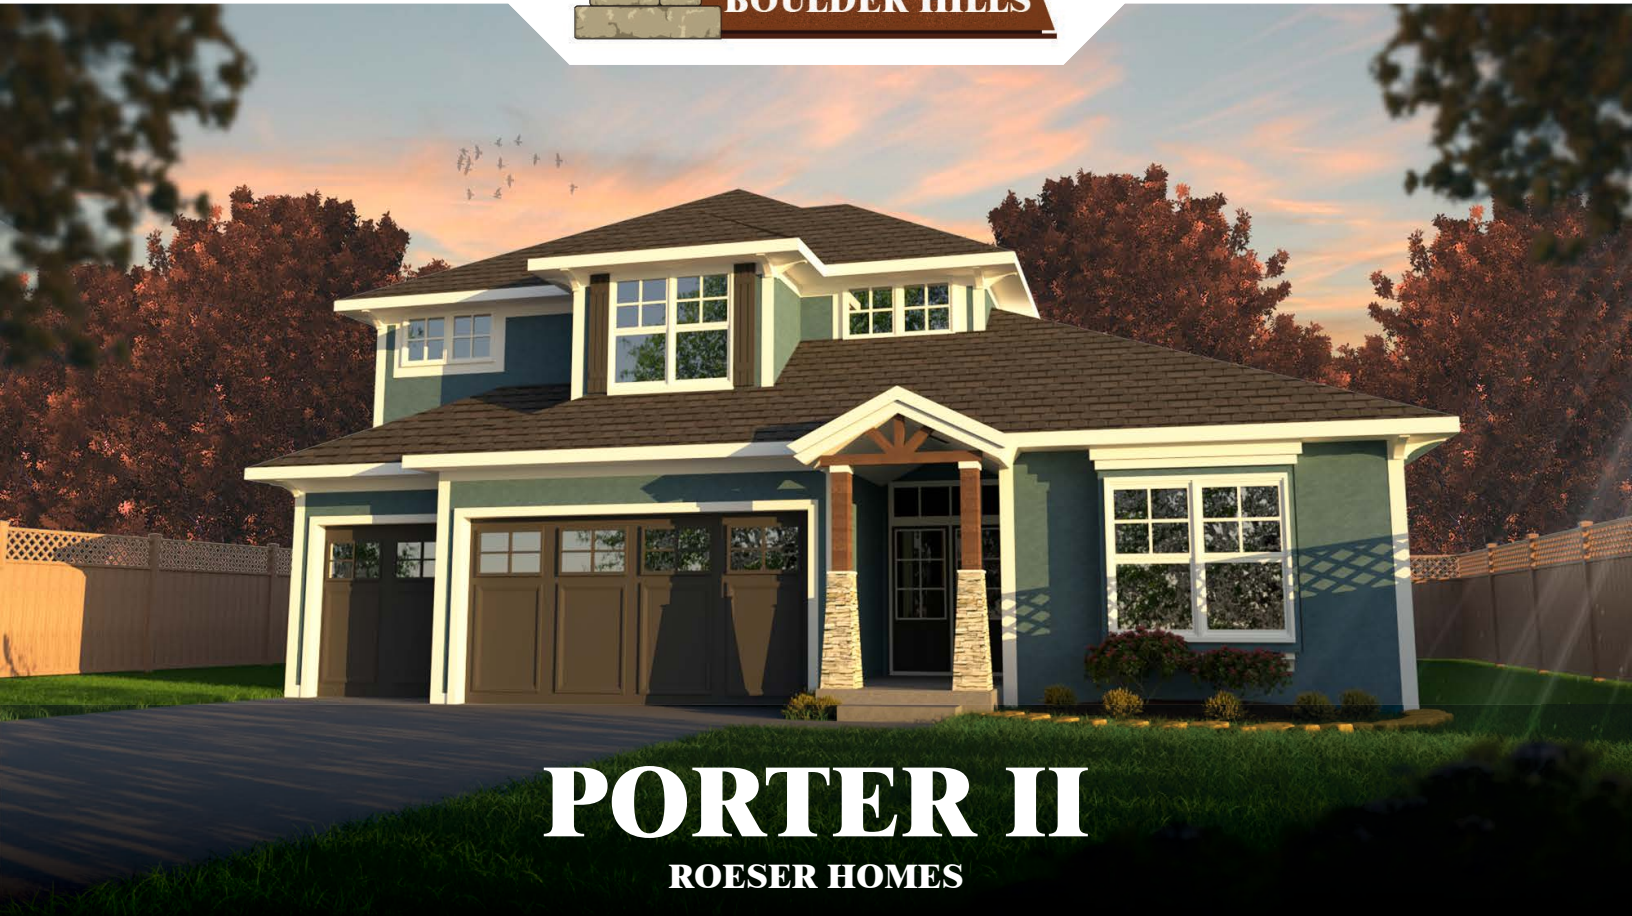

1.5 STORY

4
BEDS

3.5
BATHS

2,862
SQFT

PORTER II

ROESER HOMES

Main: 1,955 SqFt

Upper: 907 SqFt

*Artist renderings only. Actual product may differ from renderings.

ADDITIONAL ELEVATIONS

ELEVATION 2