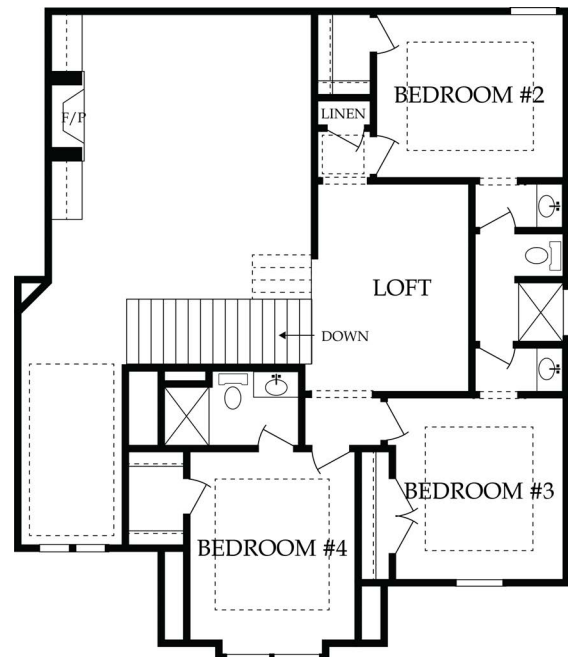

1.5 STORY

4
BEDS

3.5
BATHS

2,862
SQFT

PORTER II

ROESER HOMES

Main: 1,955 SqFt

Upper: 907 SqFt

*Artist renderings only. Actual product may differ from renderings.

ADDITIONAL ELEVATIONS

ELEVATION 2