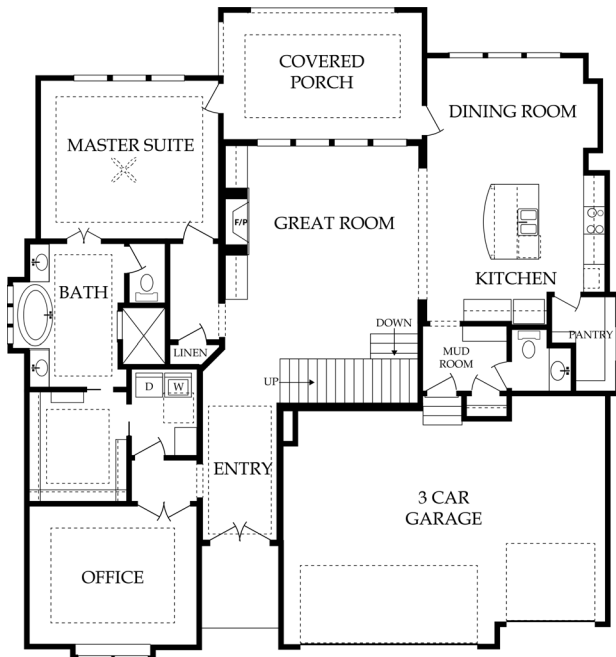

1.5 STORY

4
BEDS

3.5
BATHS

2,862
SQFT

PORTER II

ROESER HOMES

Main: 1,955 SqFt

Upper: 907 SqFt

*Artist renderings only. Actual product may differ from renderings.

ADDITIONAL ELEVATIONS

ELEVATION 2