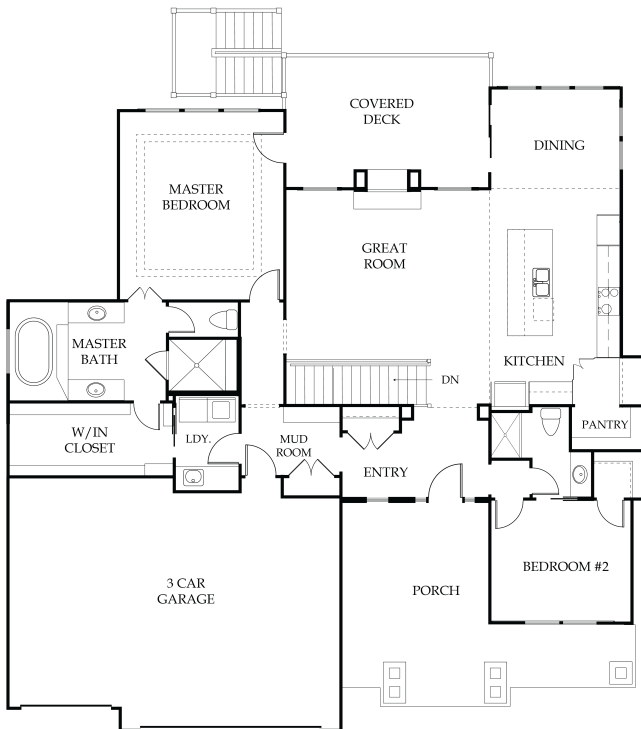

REVERSE

4
BEDS

3
BATHS

2,880
SQFT

EMERY REVERSE

JAMES ENGLE CUSTOM HOMES

Main: 1,730 SqFt

Lower: 1,150 SqFt