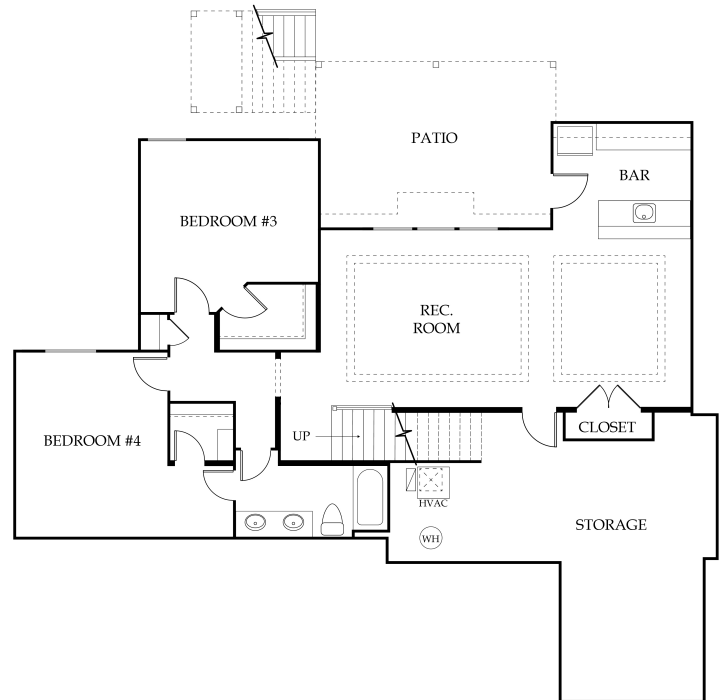

REVERSE

4
BEDS

3
BATHS

2,880
SQFT

EMERY REVERSE

JAMES ENGLE CUSTOM HOMES

Main: 1,730 SqFt

Lower: 1,150 SqFt