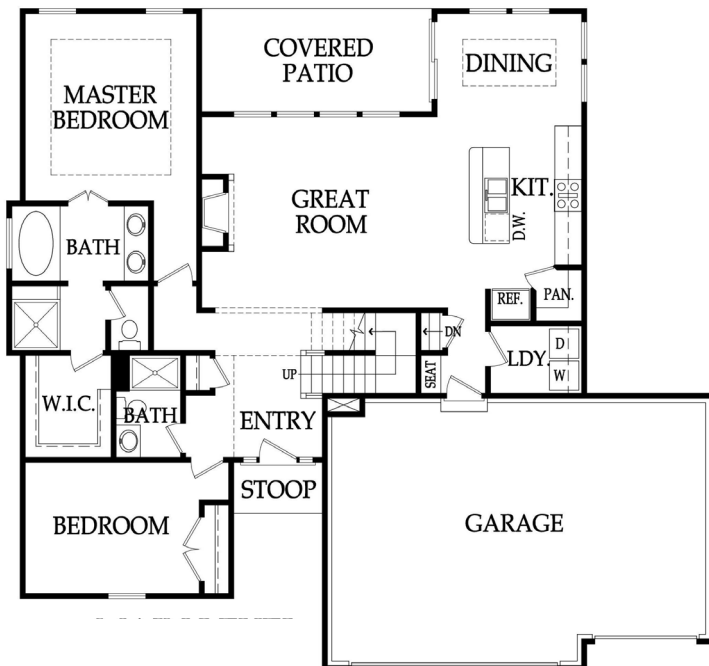

1.5 STORY

4 BEDS

3 BATHS

2,464 SQFT

CAMDEN EXPANDED

JAMES ENGLE CUSTOM HOMES

Main: 1,664

Upper: 800

*Artist renderings only. Actual product may differ from renderings.