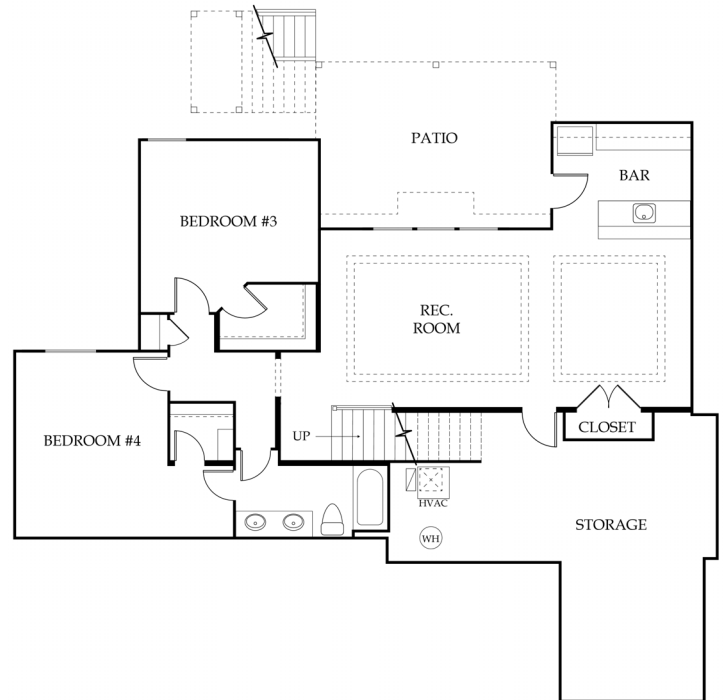

REVERSE

4  
BEDS

3  
BATHS

2,878  
SQFT

# EMERY REVERSE

JAMES ENGLE CUSTOM HOMES

Main: 1,728 SqFt

Lower: 1,150 SqFt

Actual home may vary from renderings; pricing, square footage, etc. are deemed reliable but not guaranteed; consult us for details.