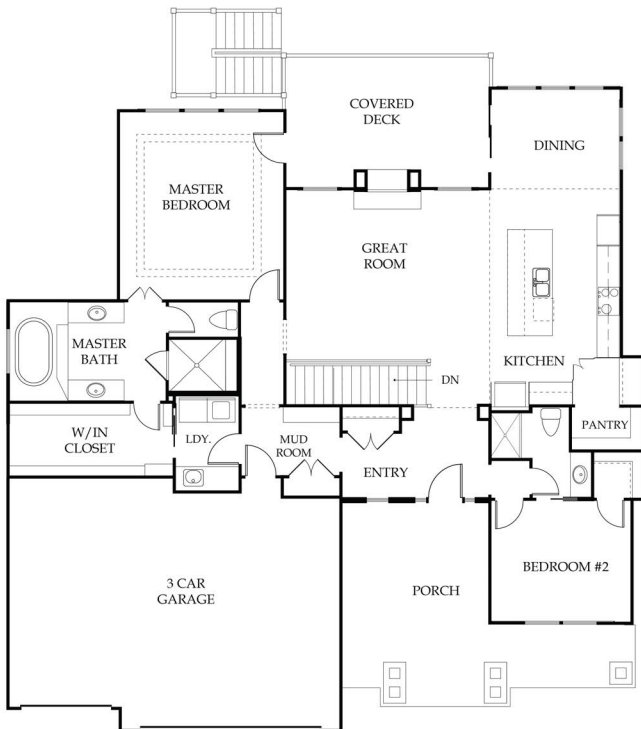

REVERSE

4  
BEDS

3  
BATHS

2,878  
SQFT

# EMERY REVERSE

JAMES ENGLE CUSTOM HOMES

Main: 1,728 SqFt

Lower: 1,150 SqFt

Actual home may vary from renderings; pricing, square footage, etc. are deemed reliable but not guaranteed; consult us for details.