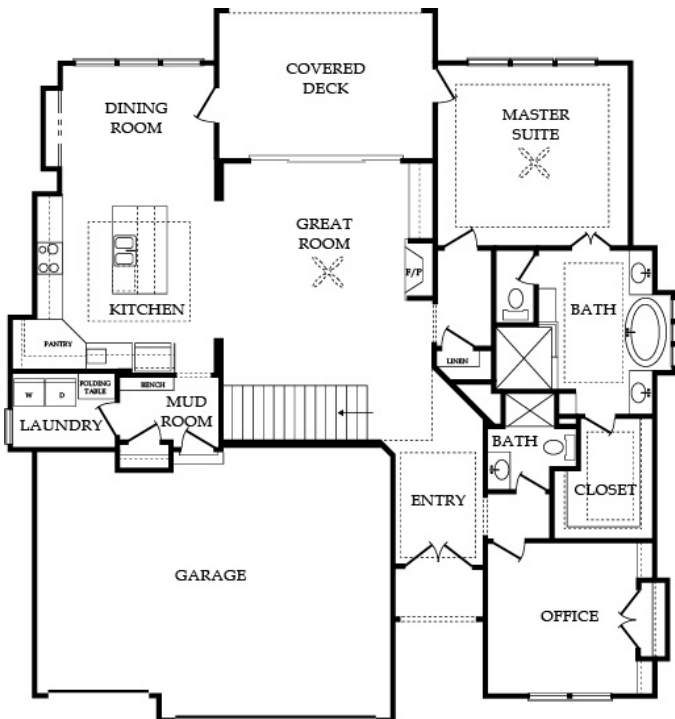

REVERSE

4
BEDS

3
BATHS

2,986
SQFT

AZALEA

ROESER HOMES

Main: 1,778 SqFt

Lower: 1,208 SqFt

*Artist renderings only. Actual product may differ from renderings.