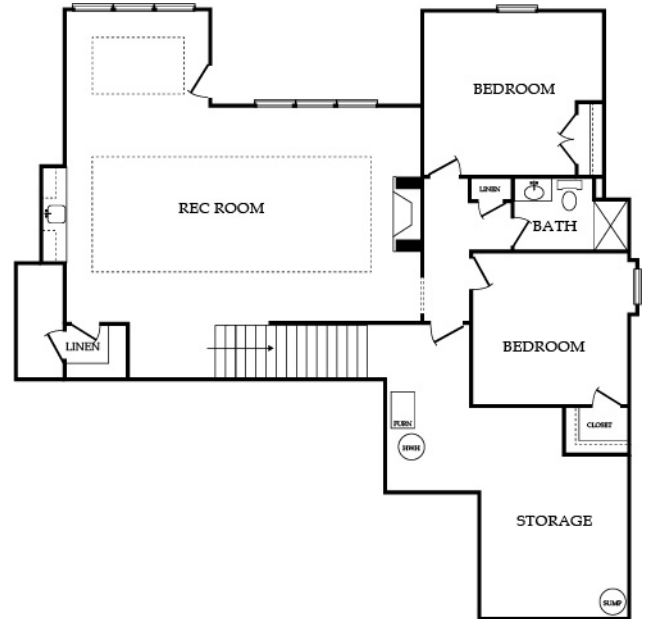

REVERSE

4
BEDS

3
BATHS

2,986
SQFT

AZALEA

ROESER HOMES

Main: 1,778 SqFt

Lower: 1,208 SqFt

*Artist renderings only. Actual product may differ from renderings.