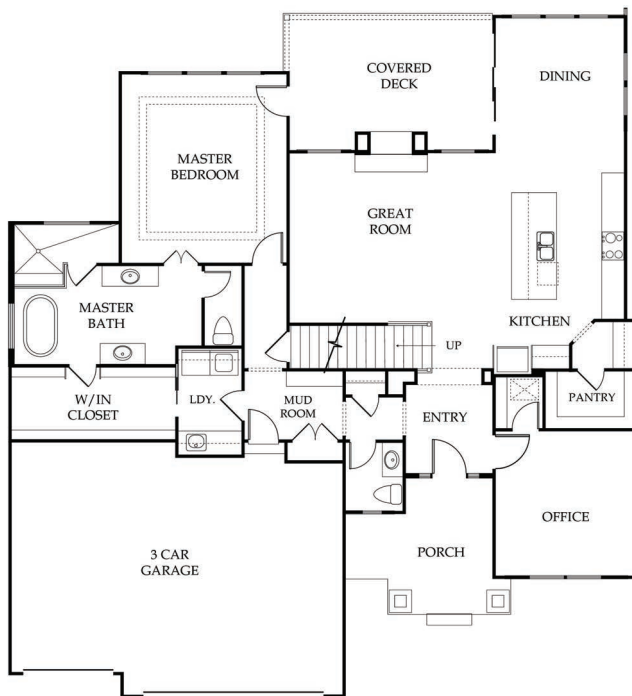

1.5 STORY

4
BEDS

3.5
BATHS

2,862
SQFT

EMERY II

Hampton Elevation

JAMES ENGLE CUSTOM HOMES

Main: 1,802 SqFt

Upper: 1,060 SqFt

Actual home may vary from renderings; pricing, square footage, etc. are deemed reliable but not guaranteed; consult us for details.

ADDITIONAL ELEVATIONS

Prairie Elevation

Actual home may vary from renderings; pricing, square footage, etc. are deemed reliable but not guaranteed; consult us for details.