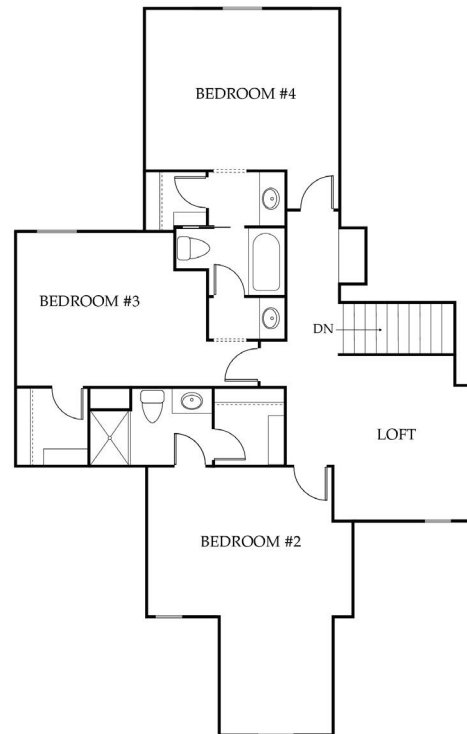

1.5 STORY

4
BEDS

3.5
BATHS

2,862
SQFT

EMERY II

Hampton Elevation

JAMES ENGLE CUSTOM HOMES

Main: 1,802 SqFt

Upper: 1,060 SqFt

Actual home may vary from renderings; pricing, square footage, etc. are deemed reliable but not guaranteed; consult us for details.

ADDITIONAL ELEVATIONS

Prairie Elevation

Actual home may vary from renderings; pricing, square footage, etc. are deemed reliable but not guaranteed; consult us for details.