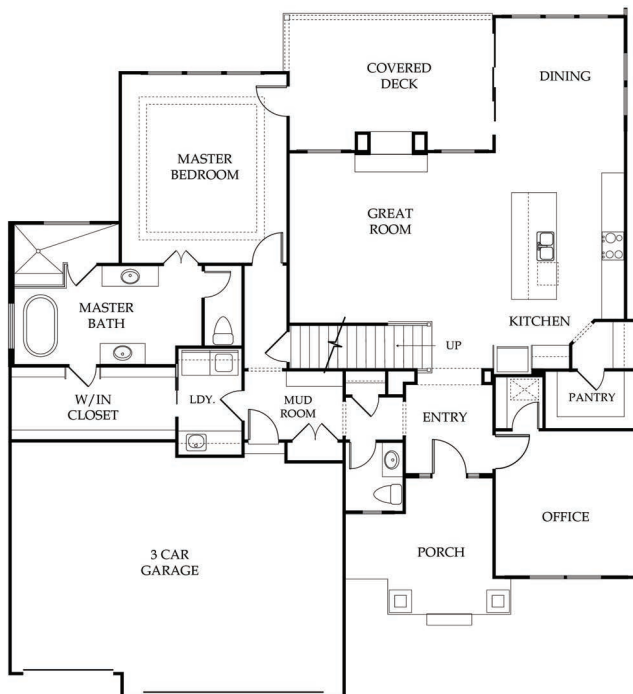

1.5 STORY

4
BEDS

3.5
BATHS

2,862
SQFT

EMERY II

JAMES ENGLE CUSTOM HOMES

Prairie Elevation

Main: 1,802 SqFt

Upper: 1,060 SqFt

ADDITIONAL ELEVATIONS

Hampton Elevation