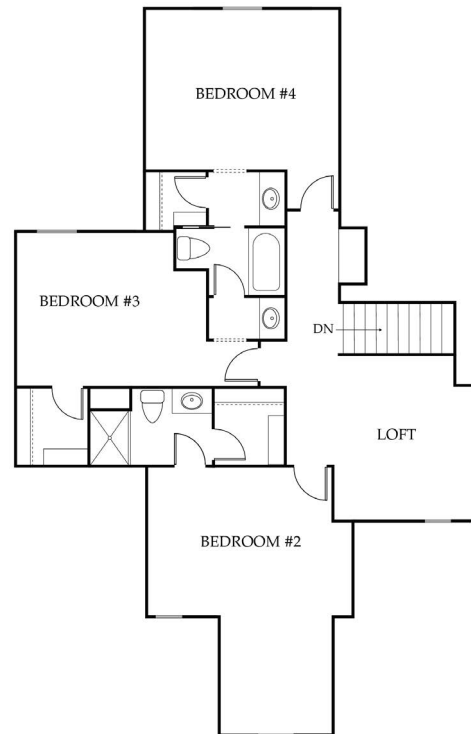

1.5 STORY

4
BEDS

3.5
BATHS

2,862
SQFT

EMERY II

JAMES ENGLE CUSTOM HOMES

Prairie Elevation

Main: 1,802 SqFt

Upper: 1,060 SqFt

ADDITIONAL ELEVATIONS

Hampton Elevation