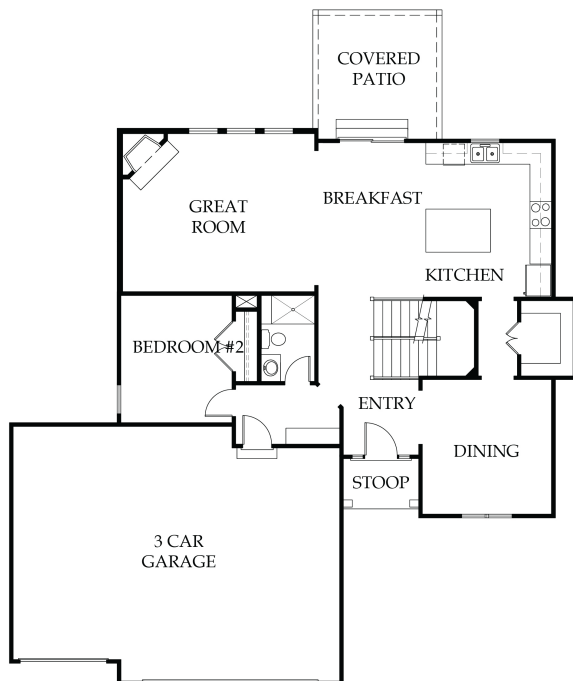

2 STORY

5 BEDS

4 BATHS

2,916 SQFT

# YORK

NEW MARK HOMES

Main: 1,268 SqFt

Upper: 1,648 SqFt

\*Artist renderings only. Actual product may differ from renderings.