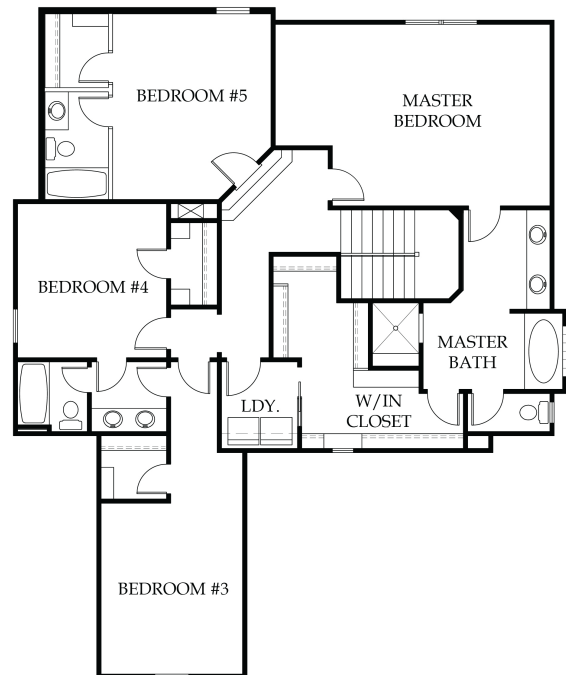

2 STORY

5 BEDS

4 BATHS

2,916 SQFT

# YORK

NEW MARK HOMES

Main: 1,268 SqFt

Upper: 1,648 SqFt

\*Artist renderings only. Actual product may differ from renderings.