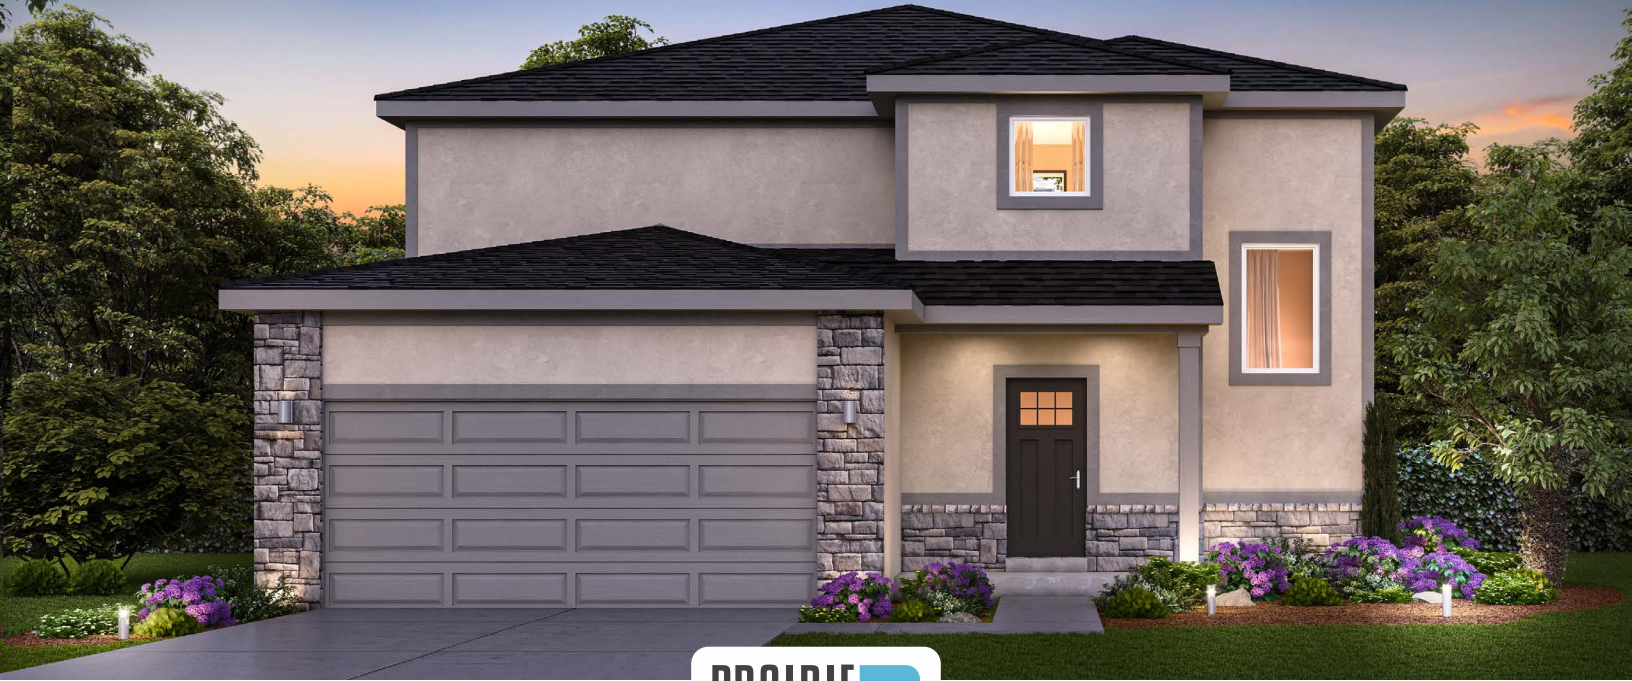

THE BRADFORD

1.5 STORY BY AUTHENTIC CUSTOM HOMES

3 BEDS | 2.5 BATHS | 1978 SQFT