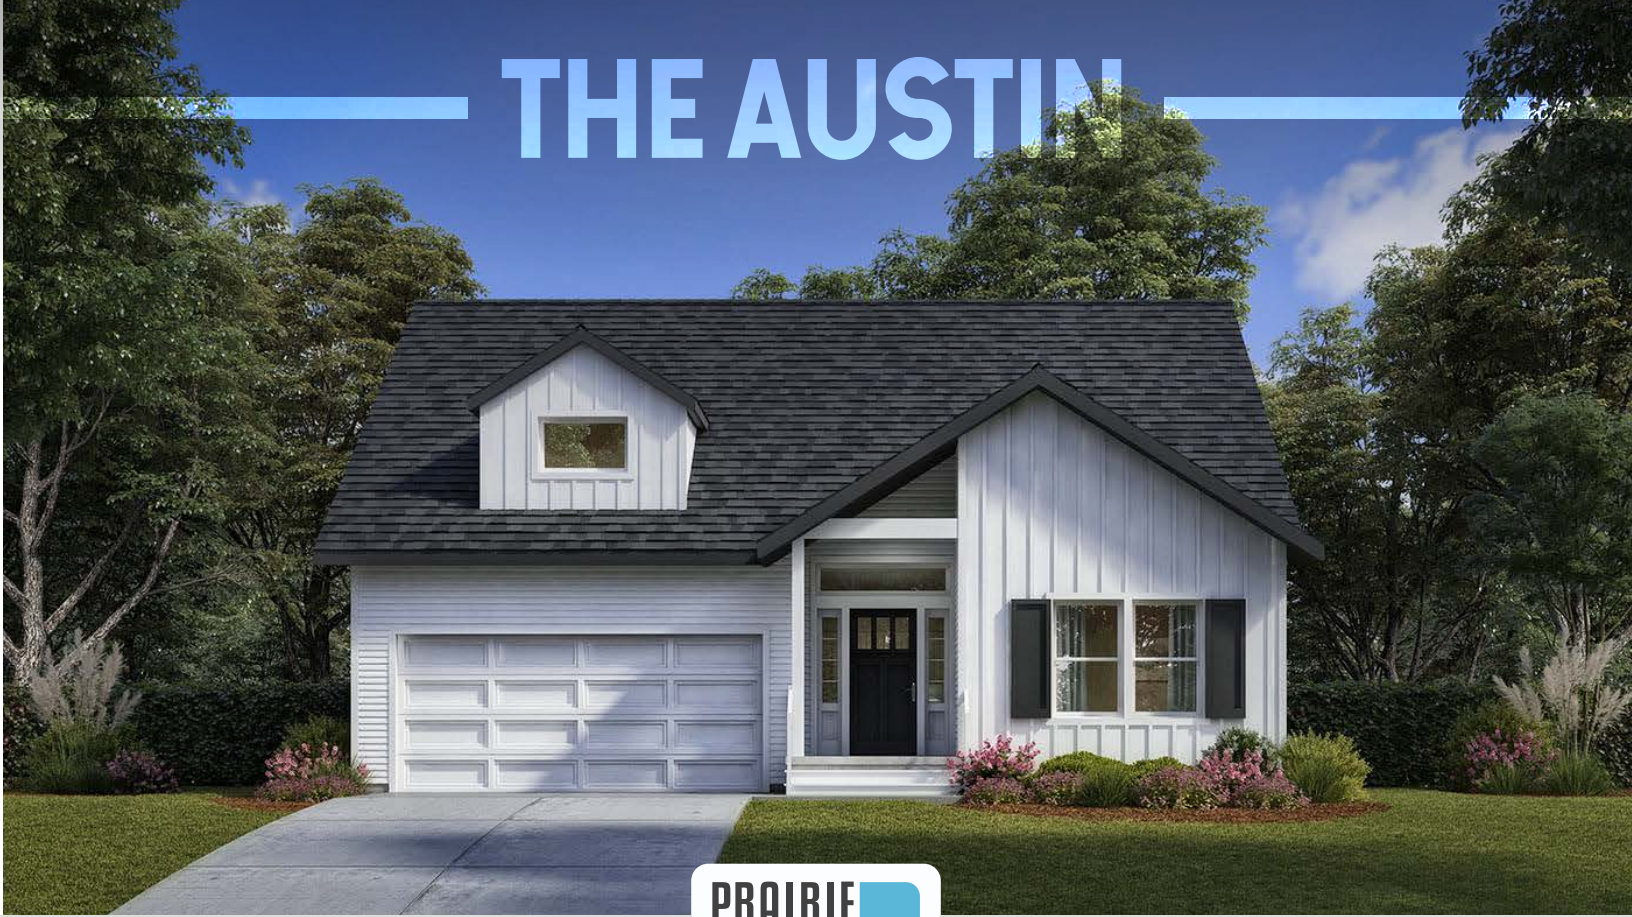

THE AUSTIN

RANCH BY SHEPARD HOMES

PRAIRIE
TRACE
ESTATES

2 BEDS | 2 BATHS | 1351 SQFT

PRAIRIETRACE.COM
prairietracehomes@gmail.com

CALL US AT 913.884.1888
ROSIE DEARMORE & THERESA MOORE

GRATA
DEVELOPMENT

Weichert
REALTORS
Welch & Company