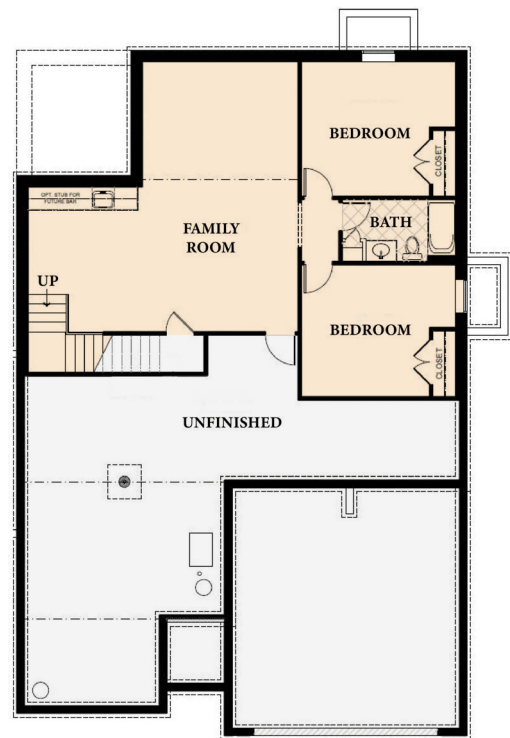

THE BRANSON

RANCH BY AUTHENTIC CUSTOM HOMES

PRAIRIE
TRACE
ESTATES

3 BEDS | 2 BATHS | 1756 SQFT

MAIN

LOWER

PRAIRIETRACE.COM
prairietracehomes@gmail.com

CALL US AT 913.884.1888
ROSIE DEARMORE & THERESA MOORE