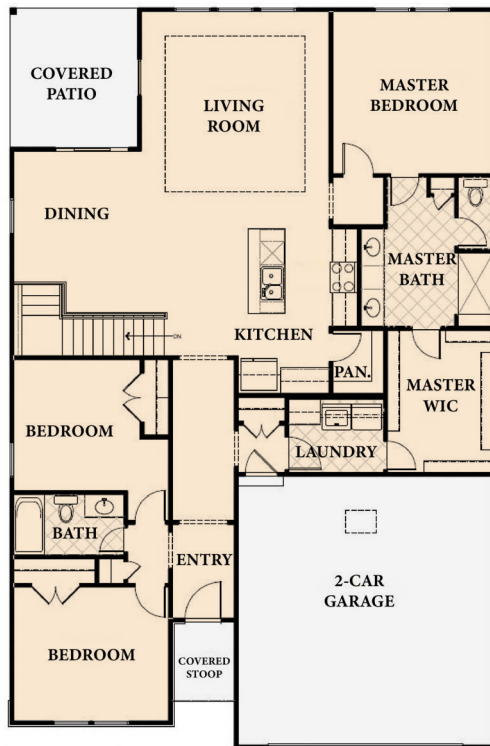

THE BRANSON

RANCH BY AUTHENTIC CUSTOM HOMES

PRAIRIE
TRACE
ESTATES

3 BEDS | 2 BATHS | 1756 SQFT

MAIN

LOWER

PRAIRIETRACE.COM
prairietracehomes@gmail.com

CALL US AT 913.884.1888
ROSIE DEARMORE & THERESA MOORE