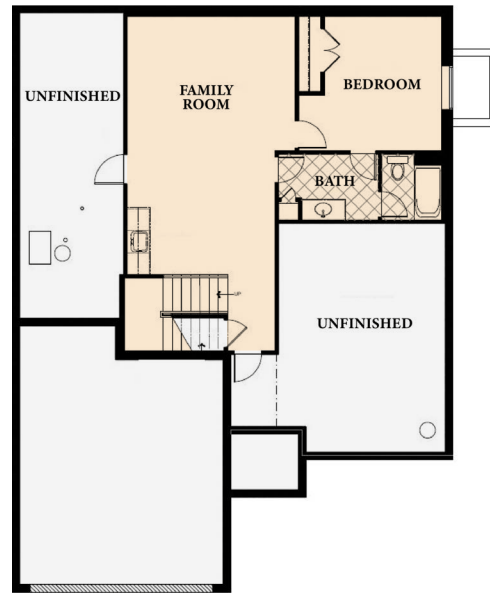

— THE KENDRICK —

RANCH BY AUTHENTIC CUSTOM HOMES

PRAIRIE
TRACE
ESTATES

4 BEDS | 3 BATHS | 1401 SQFT

MAIN

OPT LOWER

Optional Basement: +672 SqFt