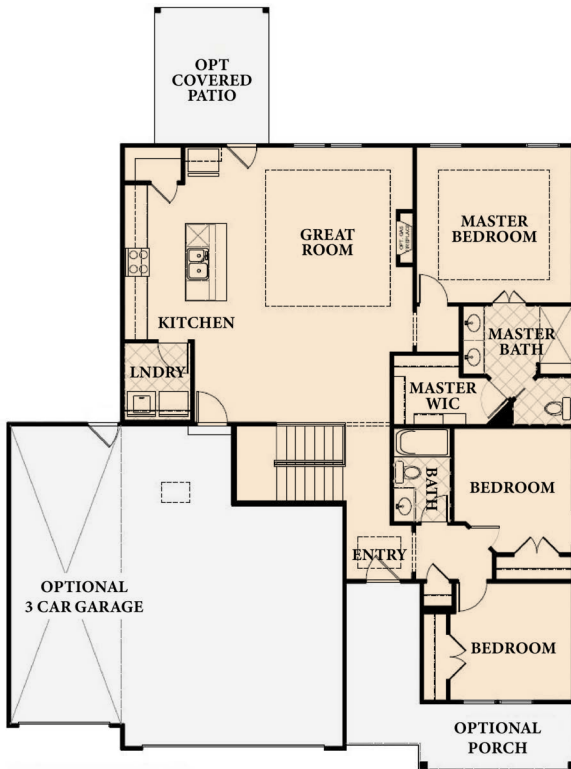

— THE KENDRICK —

RANCH BY AUTHENTIC CUSTOM HOMES

PRAIRIE
TRACE
ESTATES

4 BEDS | 3 BATHS | 1401 SQFT

MAIN

OPT LOWER

Optional Basement: +672 SqFt