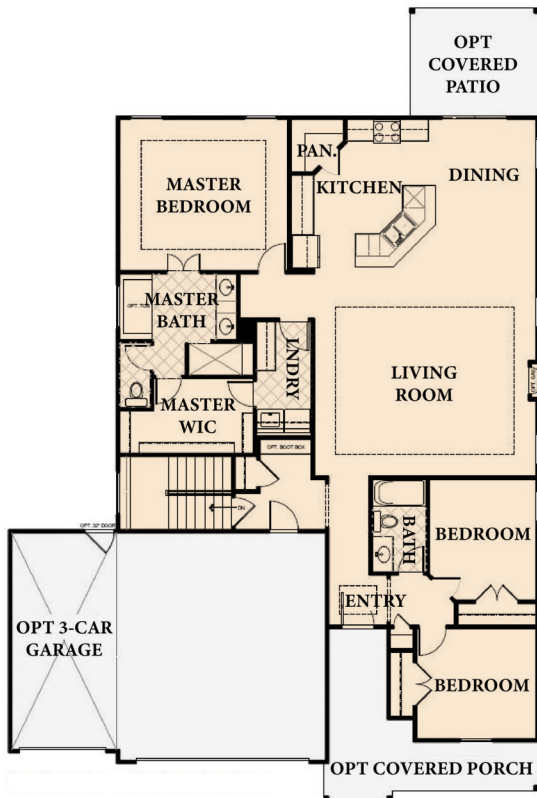

# THE ASTER

RANCH BY AUTHENTIC CUSTOM HOMES

**PRAIRIE**  
**TRACE**  
ESTATES

3 BEDS | 2 BATHS | 1798 SQFT

MAIN

LOWER