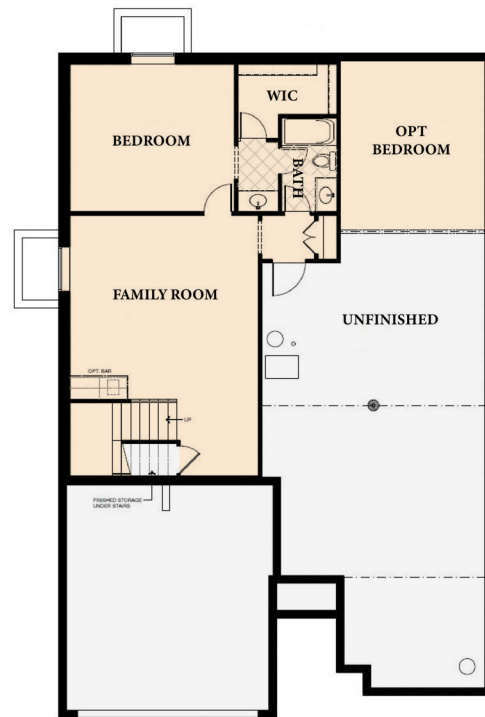

# THE ASTER

RANCH BY AUTHENTIC CUSTOM HOMES

**PRAIRIE**  
**TRACE**  
ESTATES

3 BEDS | 2 BATHS | 1798 SQFT

MAIN

LOWER