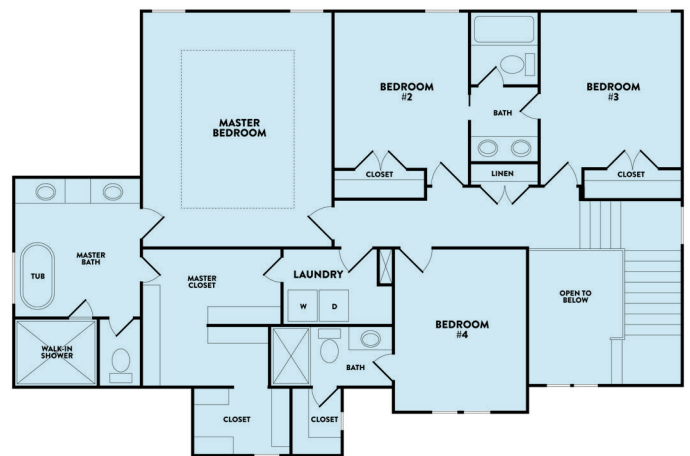

# — THE TAHOE —

2 STORY BY CALYN HOMES

**PRAIRIE**  
**TRACE**  
ESTATES

4 BEDS | 3.5 BATHS | 2385 SQFT

**PRAIRIETRACE.COM**  
prairietracehomes@gmail.com

**CALL US AT 913.884.1888**  
ROSIE DEARMORE & THERESA MOORE