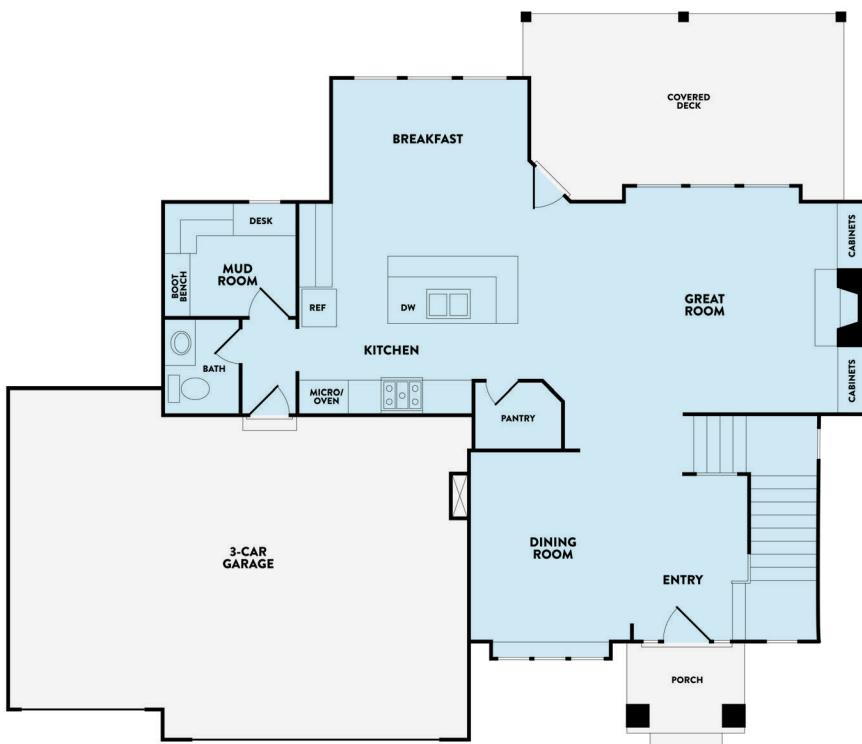

# — THE TAHOE —

2 STORY BY CALYN HOMES

**PRAIRIE**  
**TRACE**  
ESTATES

4 BEDS | 3.5 BATHS | 2385 SQFT

**PRAIRIETRACE.COM**  
prairietracehomes@gmail.com

**CALL US AT 913.884.1888**  
ROSIE DEARMORE & THERESA MOORE