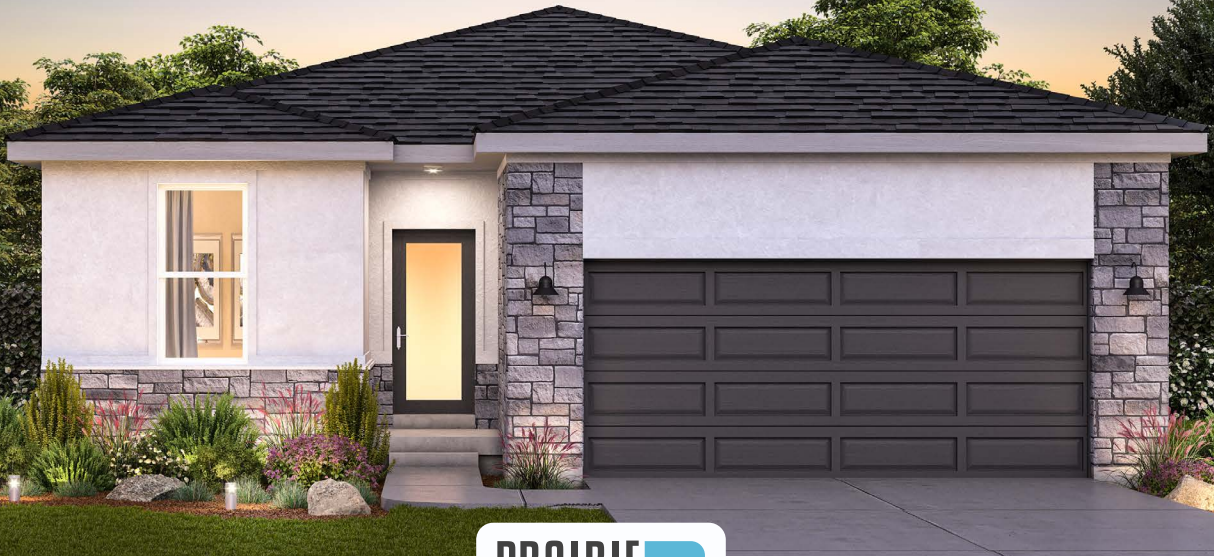

— THE ELISE —

RANCH BY AUTHENTIC CUSTOM HOMES

PRAIRIE
TRACE
ESTATES

2 BEDS | 2 BATHS | 1278 SQFT

PRAIRIETRACE.COM
prairietracehomes@gmail.com

CALL US AT 913.884.1888
ROSIE DEARMORE & THERESA MOORE

GRATA
DEVELOPMENT