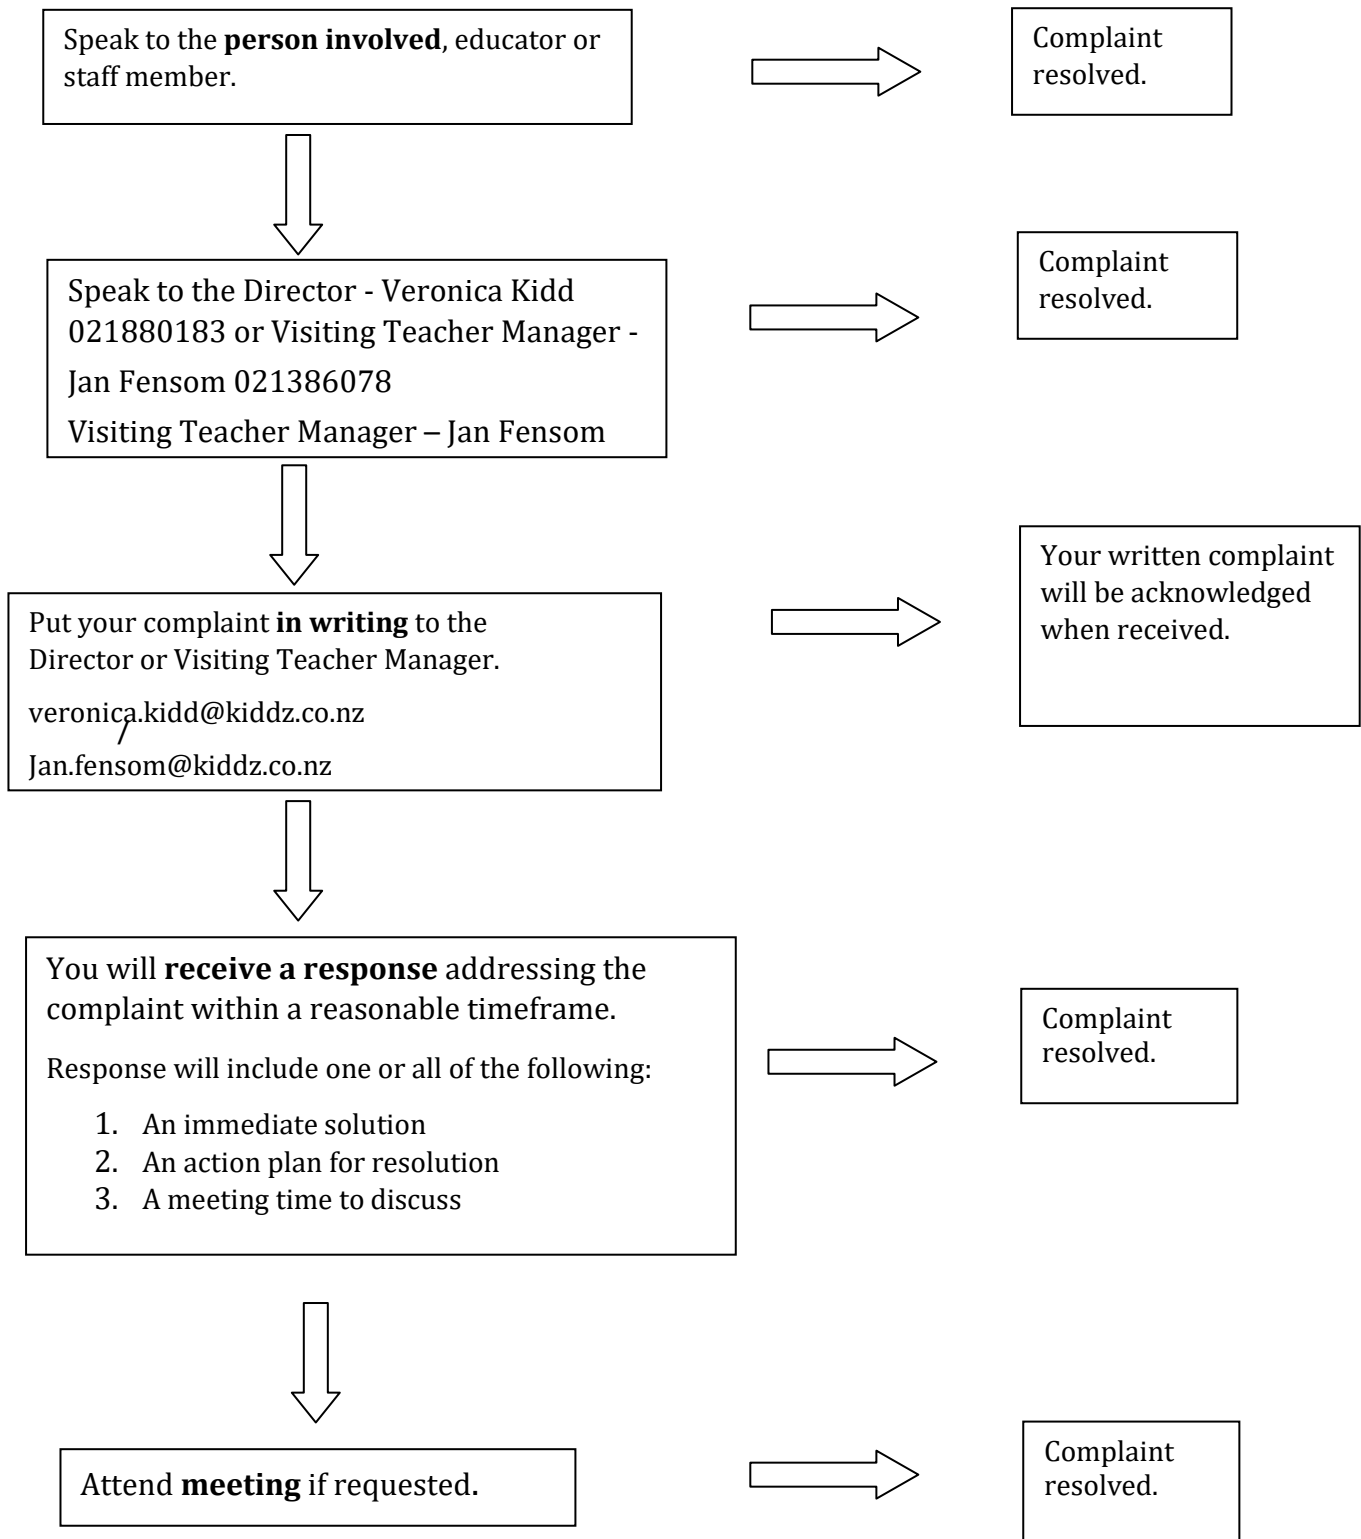

## Concerns or Complaints flow chart

Parents can contact the Ministry of Education directly.  
For more information visit [www.minedu.govt.nz](http://www.minedu.govt.nz) or (03) 3787300