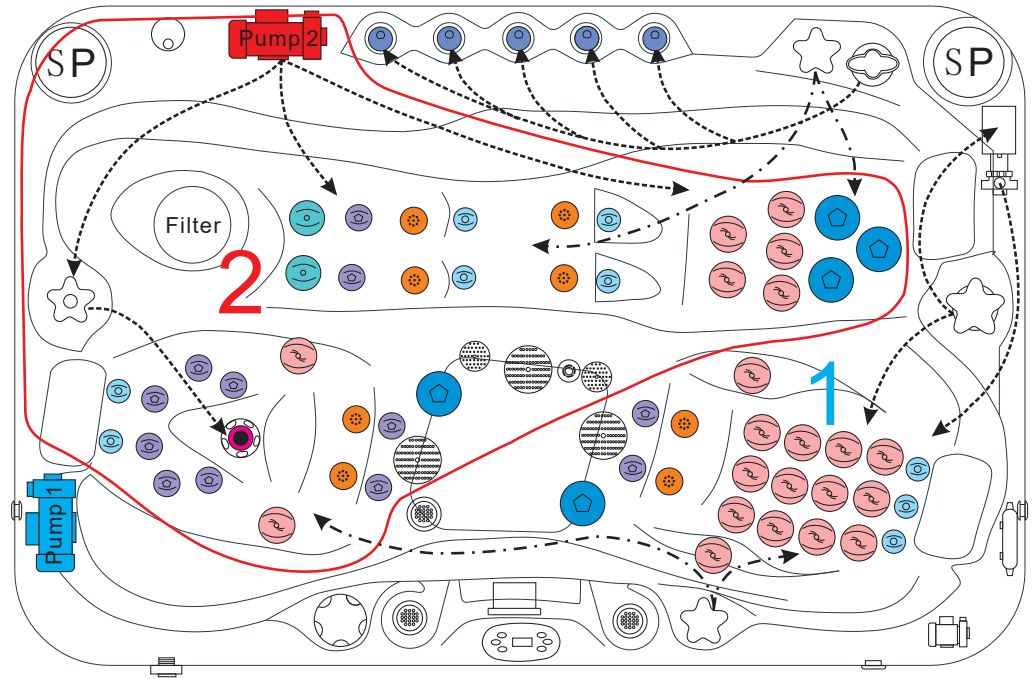

WATER SYSTEM

Total jets.....	71
Water Jets, Stainless Steel.....	52
Air Injector Jets.....	8
Air Control Valve.....	2
Filters / Surface.....	(1) 50 Square Feet
Top Access Skim Filter.....	High-Volume Vortex Skimmer
Floor Drain.....	1
External Drain.....	1
Hi Flow Suctions.....	4
Water Diverter Valve.....	1
5" Massage Jets, Directional, Rotational and Pulsational.....	4
3" Directional Jets.....	19
2" Directional Jets.....	36
Ozone Jets.....	1

PUMP INFORMATION

Massage Pump 1: LX LP300.....	2,2 kW
Massage Pump 2: LX LP300.....	2,2 kW
Filtration Pump: LX WTC50M.....	250W
Air Pump: LX AP300.....	300W

ELECTRICAL SYSTEM

Voltage.....	230/380 V
Amperage.....	230V - 20A / 380V - 16A
Full Flow Electric Heater.....	3 kW
Control System.....	Balboa BP600
Light (18 x Multi Color LED).....	Standard
Electronic Topside Control.....	Balboa TP800

passion
SPAS | love your senses

SENSATION

PASSION SPAS EXCLUSIVE COLLECTION

POWER SUPPLY
1x 20A/230V or
1x 16A/380V

	Waterjet 153950	5pcs		Water Control 152198		Speaker 150321
	Clusterjet 150293	12pcs		Water Diverter 150493		Controller & Heater 152220
	Clusterjet 151322	9pcs		Air Control 150520		JZ6013x1 150511
	Clusterjet 152186	2pcs		Optional Air Pump 150827		WTC50 Circ. Pump 150817
	Mini Jet 150126	21pcs		Water Diverter 152029		LP300 Mass. Pump 150818
	Power Jet 150155	5pcs		Aromatherapy 150560		LP300 Mass. Pump 150818
	Swim Jet 150202	1pc		UV lamp 150777		TP800 Display 151061
	Blowerjet 150561	8pcs		Pillow 150403		Water Diverter Pump 150828
	Spa Light 150766	3pcs		Filter lid Black 159111		
	Suction 150516	2pcs		Filter 4ch-949 151131		
	Suction 150517	3pcs				