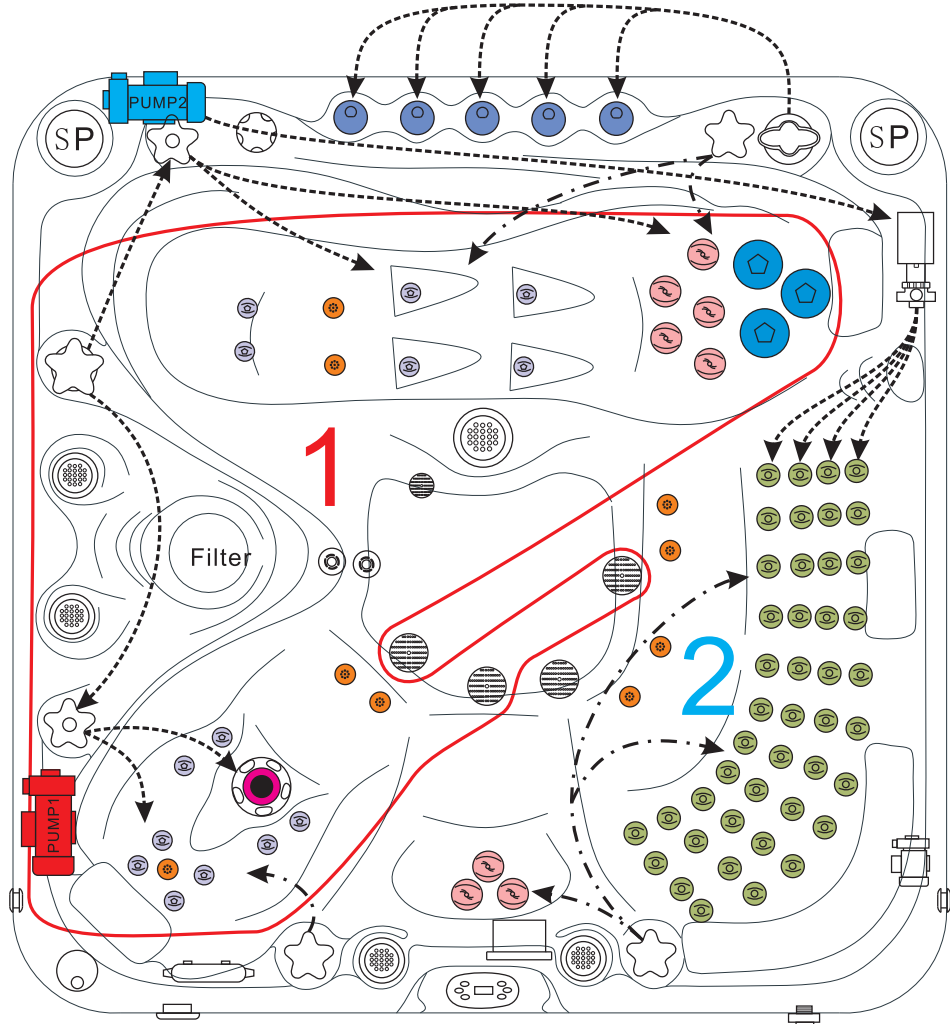

Waterjet 153950	5pcs		Water Control	152198		Speaker	150321
	Clusterjet 151322	14pcs		Air Control	150520		Controller & Heater	152220
	Clusterjet 152186	44pcs		Air Blower	150827		Drainage	150511
	Mini Jet 150126	8pcs		Water Diverter	152029		WTC50 Circ. Pump	150817
	Power Jet 150155	3pcs		Water Diverter	150493		LP300 Mass. Pump	150818
	Swim Jet 150202	1pc		Aromatherapy	150560		LP300 Mass. Pump	150818
	Blowerjet 150561	9pcs		UV lamp	150777		TP800 Display	151061
	Spa Light 150766	4pcs		Pillow	150403		Water Diverter Pump	150828
	Spa Light 150781	1pc		Corner Pillow	150407			
	Suction 150516	1pc		Filter lid Black	159111			
	Suction 150517	4pcs		Filter 4ch-949	151131