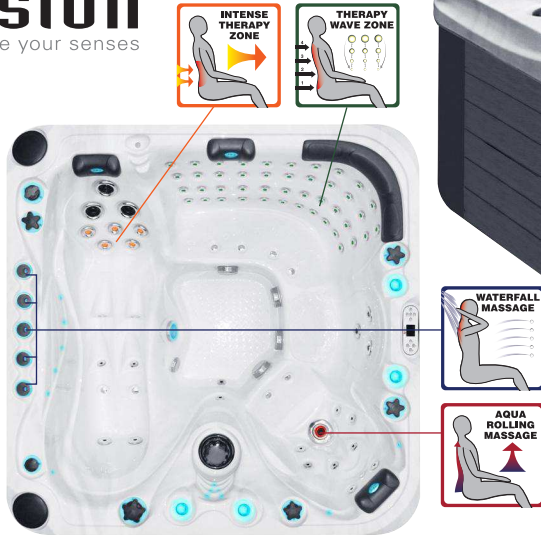

### SPECIFICATIONS/GENERAL

Dimensions LxWxH.....	213x213x91 cm
Number of Seats.....	4
Number of Loungers.....	1
Capacity in Liter.....	1490
Dry Weight in kg.....	390
Full Weight in kg.....	1880
Shell Material.....	Aristech® Acrylic with Vinylester and Polyester
Synthetic Maintenance Free Cabinet.....	Standard
Removable Side Panels.....	4
Durable Support System.....	Synthetic
Everlast™ Full Floor Support Material.....	Polyester
High Density Urethane Insulation.....	Standard
Cup Holders.....	4

### WATER SYSTEM

Total jets.....	78
Water Jets, Stainless Steel.....	70
Air Injector Jets.....	8
Air Control Valve.....	2
Filters / Surface.....	(1) 50 Square Feet
Top Access Skim Filter.....	High-Volume Vortex Skimmer
Floor Drain.....	1
External Drain.....	1
Hi Flow Suctions.....	4
Water Diverter Valve.....	1
5" Massage Jets, Directional, Rotational and Pulsational.....	4
3" Directional Jets.....	10
2" Directional Jets.....	36
Ozone Jets.....	1

### SPECIAL FEATURES

Soft Air Massage System.....	Standard
Molded Headrest Soft Pillows with LED Light.....	4
StarBrite Interior LED Light System.....	Standard
Cascade Creek Water Fall.....	1
Exterior Corner LED Lighting.....	2
Aromatherapy System.....	Standard
Ozone Sanitation System.....	Standard
Synergy Water Maintenance System.....	Standard
Ultra Efficient Dual-Wrap Cabinet Insulation.....	Standard
5/4 Ultra Efficient Walk-On Cover.....	Standard
Wifi Ready.....	Standard