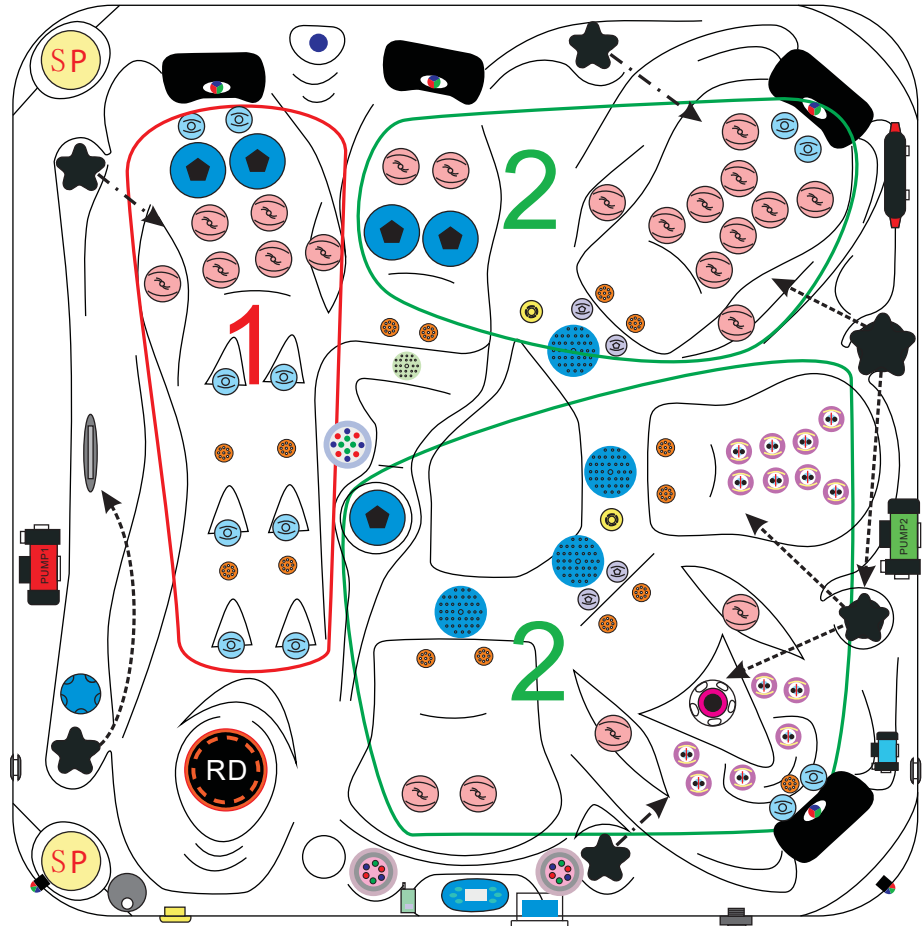

Clusterjet 150293	4pcs		Water Diverter	150493		Speaker	150321
	Clusterjet 151322	12pc		Air Control	150520		Controller & Heater	152220
	Mini Jet 150126	22pcs		Optional Air Pump	150827		Drainage	150511
	Power Jet 150155	2pcs		Water Diverter	152029		WTC50 Circ. Pump	150817
	Swim Jet 150202	1pc		Aromatherapy	150560		LP300 Mass. Pump	150818
	Blowerjet 150561	14pcs		UV lamp	150777		LP300 Mass. Pump	150818
	Spa Light 150781	1pc		Pillow	150403		TP600 Display	151059
	Suction 150516	1pc		Filter lid Black	159111			
				Filter 4ch-949	151131			
				Suction	150517