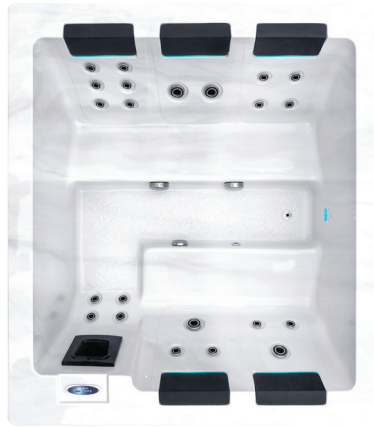

# SERENE 5

### SPECIFICATIONS/GENERAL

Dimensions L x W x H.....	210 x 190 x 85 cm
Number of Seats.....	4
Number of Loungers.....	1
Capacity in Liter.....	1230
Dry Weight in kg.....	230
Full Weight in kg.....	1460
Shell Material.....	Aristech® Acrylic with Vinylester and Polyester
Synthetic Maintenance Free Cabinet.....	Standard
Removable Side Panels.....	4
Cabinet Material.....	Synthetic
Durable Support System.....	Synthetic
Everlast™ Full Floor Support Material.....	Synthetic
High Density Urethane Insulation.....	Standard

### SPECIAL FEATURES

Molded Headrest Soft Pillows with LED Light.....	5
StarBrite Interior LED Light System.....	Standard
Perimeter Light under shell lip.....	Standard
Ozone Sanitation System.....	Standard
Synergy Water Maintenance System.....	Standard
Ultra Efficient Dual-Wrap Cabinet Insulation.....	Standard
5/4 Ultra Efficient Walk-On Cover.....	Standard