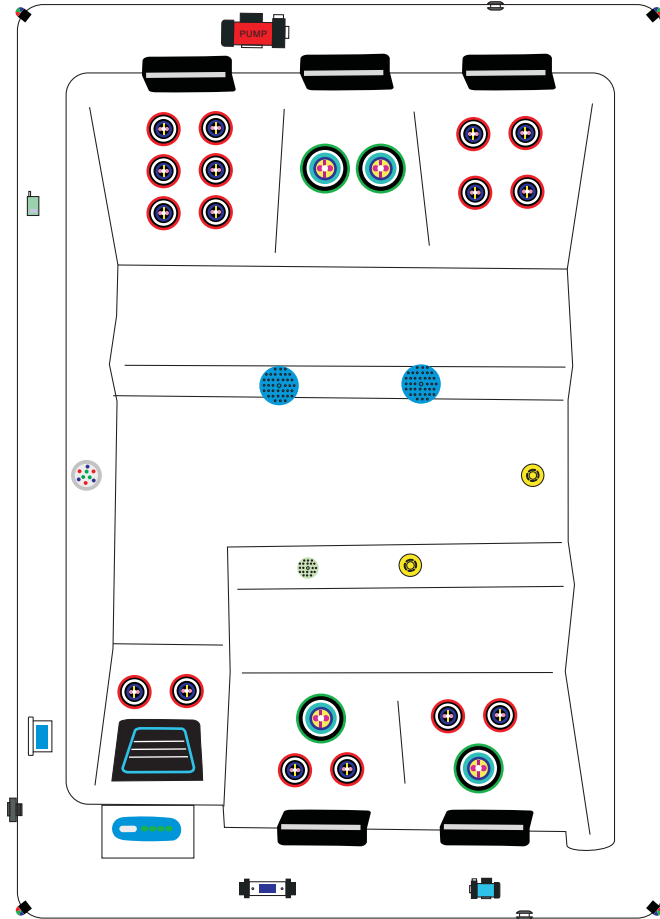

### SPECIFICATIONS/GENERAL

Dimensions L x W x H.....	210 x 190 x 85 cm
Number of Seats.....	4
Number of Loungers.....	1
Capacity in Liter.....	1230
Dry Weight in kg.....	230
Full Weight in kg.....	1460
Shell Material.....	Aristech® Acrylic with Vinylester and Polyester
Synthetic Maintenance Free Cabinet.....	Standard
Removable Side Panels.....	4
Cabinet Material.....	Synthetic
Durable Support System.....	Synthetic
Everlast™ Full Floor Support Material.....	Synthetic
High Density Urethane Insulation.....	Standard

### ELECTRICAL SYSTEM

Voltage.....	230 V
Amperage.....	16 A
Full Flow Electric Heater.....	3 kW
Control System.....	Balboa BP600
Light (18 x Multi Color LED).....	Standard
Electronic Topside Control.....	Balboa TP600

# SERENE 5

PASSION SPAS EXCLUSIVE COLLECTION

POWER SUPPLY  
1x 20A/380V

-  Cluster jet 16pcs
-  Mini jet 4pcs
-  Spa Light 150766 1pc
-  Suction 150516 1pc
-  Suction 150517 2pcs

-  UV lamp 150777
-  Passion Serene Pillow 153559