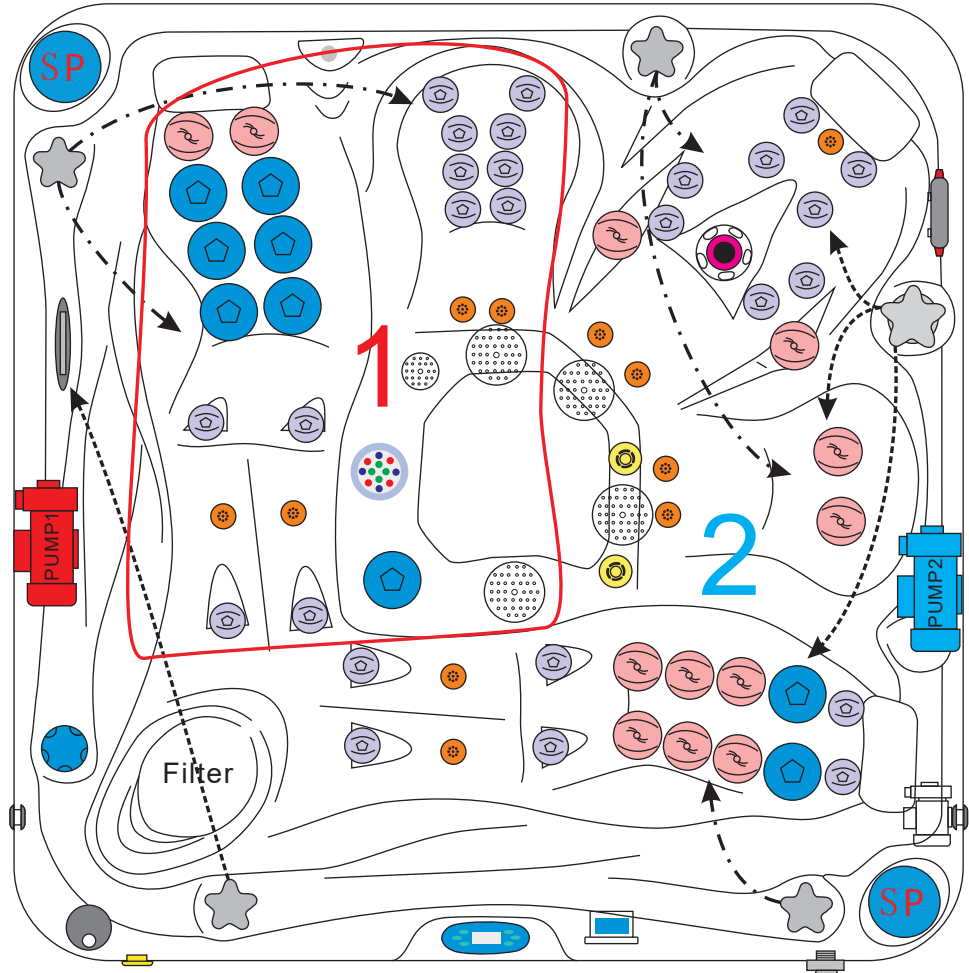

DELIGHT

PASSION SPAS SIGNATURE COLLECTION

passion
SPAS | love your senses

SPECIFICATIONS/GENERAL

Dimensions L x W x H.....	213 x 213 x 91 cm
Number of Seats.....	3
Number of Loungers.....	2
Capacity in Liter.....	1420
Dry Weight in kg.....	380
Full Weight in kg.....	1800
Shell Material.....	Aristech® Acrylic with Vinylester and Polyester
Synthetic Maintenance Free Cabinet.....	Standard
Removable Side Panels.....	4
Cabinet Material.....	Synthetic
Durable Support System.....	Synthetic
Everlast™ Full Floor Support Material.....	Polyester
High Density Urethane Insulation.....	Standard
Cupholders.....	3

PUMP INFORMATION

Massage Pump 1: LX LP300.....	2,2 kW
Massage Pump 2: LX LP300.....	2,2 kW
Filtration Pump: LX WTC50M.....	250W
Air Pump: LX AP300.....	300W

ELECTRICAL SYSTEM

Voltage.....	230/380 V
Amperage.....	230V - 20A / 380V - 16A
Full Flow Electric Heater.....	3 kW
Control System.....	Balboa BP600
Light (18 x Multi Color LED).....	Standard
Electronic Topside Control.....	Balboa TP600

passion
SPAS | love your senses

DELIGHT

PASSION SPAS SIGNATURE COLLECTION

POWER SUPPLY
1x 20A/230V or
1x 16A/380V

	Clusterjet 150293	26pcs		Water Diverter	150493		Speaker	150321
	Mini Jet 150126	12pcs		Air Control	150520		Controller & Heater JZ6013x1	152220
	Power Jet 150155	9pcs		Optional Air Pump	150827		Drainage	150511
	Swim Jet 150202	1pc		Water Diverter	152029		WTC50 Circ. Pump	150817
	Blowerjet 150561	11pcs		Aromatherapy	150560		LP300 Mass. Pump	150818
	Suction 150516	1pc		UV lamp	150777		LP300 Mass. Pump	150818
	Suction 150517	4pcs		Pillow	150403		TP600 Display	151061
				Filter lid Black	159111			
				Filter 4ch-949	151131			