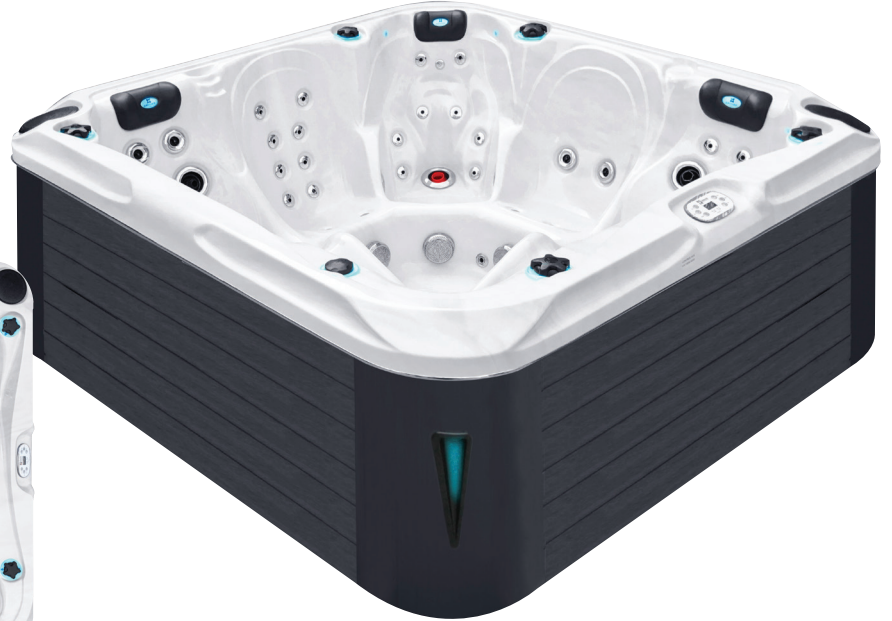

DELIGHT

PASSION SPAS SIGNATURE COLLECTION

passion
SPAS | love your senses

SPECIFICATIONS/GENERAL

Dimensions L x W x H.....	213 x 213 x 91 cm
Number of Seats.....	3
Number of Loungers.....	2
Capacity in Liter.....	1420
Dry Weight in kg.....	380
Full Weight in kg.....	1800
Shell Material.....	Aristech® Acrylic with Vinylester and Polyester
Synthetic Maintenance Free Cabinet.....	Standard
Removable Side Panels.....	4
Cabinet Material.....	Synthetic
Durable Support System.....	Synthetic
Everlast™ Full Floor Support Material.....	Polyester
High Density Urethane Insulation.....	Standard
Cupholders.....	3

SPECIAL FEATURES

Soft Air Massage System.....	Standard
Molded Headrest Soft Pillows with LED Light.....	3
StarBrite Interior LED Light System.....	Standard
Audio System with iPod docking station, 2 built-in speakers...Standard	
Water Fall with LED.....	1
Cascade Creek Water Fall.....	1
Exterior Corner LED Lighting.....	2
Aromatherapy System.....	Standard
Ozone Sanitation System.....	Standard
Synergy Water Maintenance System.....	Standard
Ultra Efficient Dual-Wrap Cabinet Insulation.....	Standard
Energy Efficient Programmable Filtration System.....	Standard
5/4 Ultra Efficient Walk-On Cover.....	Standard
Wifi Ready.....	Standard

PUMP INFORMATION

Massage Pump 1: LX LP300.....	2,2 kW
Massage Pump 2: LX LP300.....	2,2 kW
Filtration Pump: LX WTC50M.....	250W
Air Pump: LX AP300.....	300W

ELECTRICAL SYSTEM

Voltage.....	230/380 V
Amperage.....	230V - 20A / 380V - 16A
Full Flow Electric Heater.....	3 kW
Control System.....	Balboa BP600
Light (18 x Multi Color LED).....	Standard
Electronic Topside Control.....	Balboa TP600