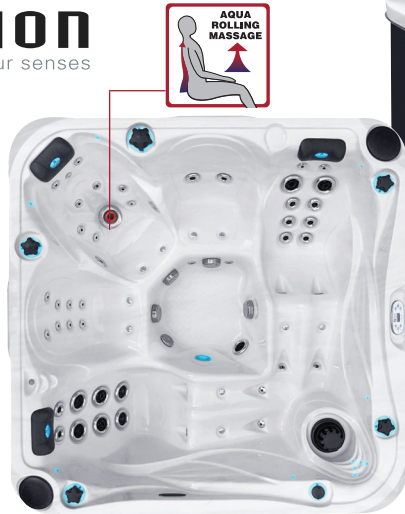

DELIGHT

PASSION SPAS SIGNATURE COLLECTION

passion
SPAS | love your senses

SPECIFICATIONS/GENERAL

Dimensions L x W x H.....	213 x 213 x 91 cm
Number of Seats.....	3
Number of Loungers.....	2
Capacity in Liter.....	1420
Dry Weight in kg.....	380
Full Weight in kg.....	1800
Shell Material.....	Aristech® Acrylic with Vinylester and Polyester
Synthetic Maintenance Free Cabinet.....	Standard
Removable Side Panels.....	4
Cabinet Material.....	Synthetic
Durable Support System.....	Synthetic
Everlast™ Full Floor Support Material.....	Polyester
High Density Urethane Insulation.....	Standard
Cupholders.....	3

WATER SYSTEM

Total jets.....	67
Water Jets, Stainless Steel.....	50
Air Injector Jets.....	10
Air Control Valve.....	4
Filters / Surface.....	(1) 50 Square Feet
Top Access Skim Filter.....	High-Volume Vortex Skimmer
Floor Drain.....	1
External Drain.....	1
Hi Flow Suctions.....	4
Water Diverter Valve.....	1
6" Aqua Rolling Massage Jet.....	1
5" Massage Jets, Directional, Rotational and Pulsational.....	8
3" Directional Jets.....	12
2" Directional Jets.....	20
2" Aqua Rolling Massage Jets.....	8
Ozone Jets.....	2

SPECIAL FEATURES

Soft Air Massage System.....	Standard
Molded Headrest Soft Pillows with LED Light.....	3
StarBrite Interior LED Light System.....	Standard
Audio System with iPod docking station, 2 built-in speakers...Standard	
Water Fall with LED.....	1
Cascade Creek Water Fall.....	1
Exterior Corner LED Lighting.....	2
Aromatherapy System.....	Standard
Ozone Sanitation System.....	Standard
Synergy Water Maintenance System.....	Standard
Ultra Efficient Dual-Wrap Cabinet Insulation.....	Standard
Energy Efficient Programmable Filtration System.....	Standard
5/4 Ultra Efficient Walk-On Cover.....	Standard
Wifi Ready.....	Standard