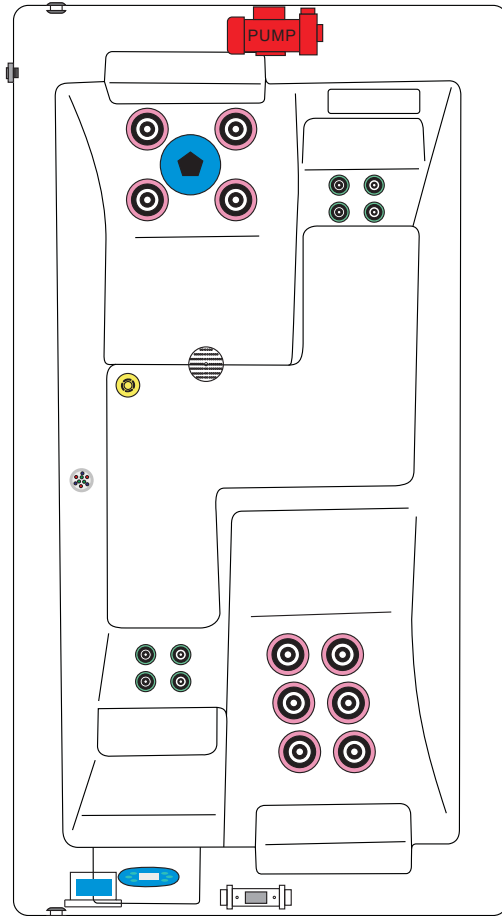

passion
SPAS | love your senses

SERENE 2

PASSION SPAS MODERN COLLECTION

SPECIFICATIONS/GENERAL

Dimensions L x W x H.....	210 x 110 x 79 cm
Number of Loungers.....	2
Capacity in Liter.....	790
Dry Weight in kg.....	175
Full Weight in kg.....	1050
Shell Material.....	Aristech® Acrylic with Vinylester and Polyester
Synthetic Maintenance Free Cabinet.....	Standard
Removable Side Panels.....	4
Cabinet Material.....	Synthetic
Durable Support System.....	Synthetic
Everlast™ Full Floor Support Material.....	Synthetic
High Density Urethane Insulation.....	Standard

WATER SYSTEM

Total jets.....	20
Air Control Valve.....	3
Filters / Surface.....	(1) 50 Square Feet
Side Access Skim Filter.....	High-Volume Side Load Skimmer
Floor Drain.....	1
External Drain.....	1
Hi Flow Suctions.....	2
5" Massage Jets, Directional, Rotational and Pulsational.....	1
3" Directional Jets.....	10
2" Directional Jets.....	8
Ozone Jets.....	1

PUMP INFORMATION

Massage Pump 1: LX LP300.....	2,2 kW
Filtration Pump: LX WTC50M.....	200 W

ELECTRICAL SYSTEM

Voltage.....	230 V
Amperage.....	16 A
Full Flow Electric Heater.....	3 kW
Control System.....	Balboa VS510DZ
Light (18 x Multi Color LED).....	Standard
Electronic Topside Control.....	Balboa VL260

SERENE 2

PASSION SPAS EXCLUSIVE COLLECTION

POWER SUPPLY
1x 20A/380V

- | | | | | | | | | |
|--|-------------|--------|---|-----------------------|--------|---|------------------|--------|
|  | Cluster jet | 8pcs |  | UV lamp | 150777 |  | GS100 | |
|  | Mini jet | 10pcs |  | Passion Serene Pillow | 153559 |  | Drainage | 150511 |
|  | Power Jet | 5pcs | | | |  | WTC50 Circ. Pump | 150817 |
|  | Spa Light | 150766 | 1pc | | |  | LP300 Mass. Pump | 150818 |
|  | Suction | 150516 | 1pc | | |  | VL260 | |
|  | Suction | 150517 | 2pcs | | | | | |