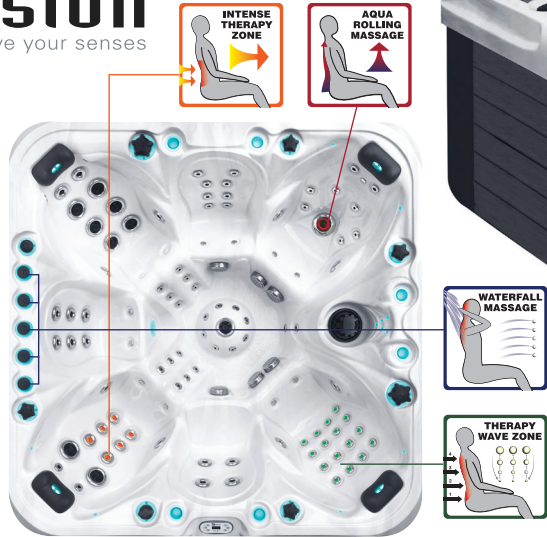

EXCITE MIGHTY WAVE

PASSION SPAS EXCLUSIVE COLLECTION

passion
SPAS | love your senses

SPECIFICATIONS/GENERAL

Dimensions LxW x H.....	224 x 224 x 91 cm
Number of Seats.....	7
Number of Loungers.....	0
Capacity in Liter.....	1450
Dry Weight in kg.....	390
Full Weight in kg.....	1840
Shell Material.....	Aristech® Acrylic with Vinylester and Polyester
Synthetic Maintenance Free Cabinet.....	Standard
Removable Side Panels.....	4
Cabinet Material.....	Synthetic
Durable Support System.....	Synthetic
Everlast™ Full Floor Support Material.....	Polyester
High Density Urethane Insulation.....	Standard
Cup Holders.....	6

WATER SYSTEM

Total jets.....	107
Water Jets, Stainless Steel.....	100
Air Injector Jets.....	12
Air Control Valve.....	4
Filters / Surface.....	(1) 50 Square Feet
Top Access Skim Filter.....	High-Volume Vortex Skimmer
Floor Drain.....	1
External Drain.....	1
Hi Flow Suctions.....	6
Water Diverter Valve.....	2
5" Massage Jets, Directional, Rotational and Pulsational.....	9
3" Directional Jets.....	28
2" Directional Jets.....	56
Ozone Jets.....	1

SPECIAL FEATURES

Soft Air Massage System.....	Standard
Molded Headrest Soft Pillows with LED Light.....	4
StarBrite Interior LED Light System.....	Standard
Audio System with iPOD docking station, 2 built-in speakers.....	Standard
Water Fall Massage.....	Standard
Aromatherapy System.....	Standard
Ozone Sanitation System.....	Standard
Synergy Water Maintenance System.....	Standard
Ultra Efficient Dual-Wrap Cabinet Insulation.....	Standard
5/4 Ultra Efficient Walk-On Cover.....	Standard
Wifi Ready.....	Standard

Voltage.....	230/380 V
Amperage.....	230V - 32A / 380V - 16A
Full Flow Electric Heater.....	3 kW
Control System.....	Balboa BP600
Light (18 x Multi Color LED).....	Standard
Electronic Topside Control.....	Balboa TP800