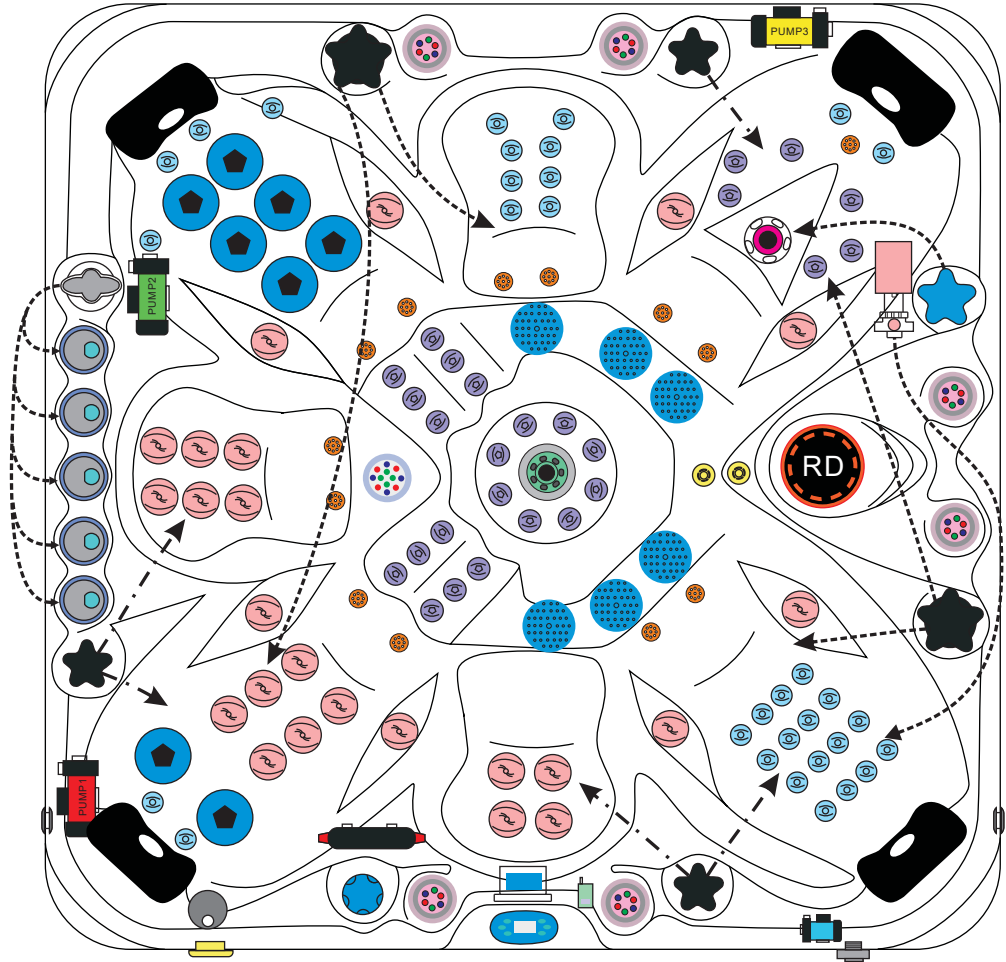

WATER SYSTEM

Total jets.....	107
Water Jets, Stainless Steel.....	100
Air Injector Jets.....	12
Air Control Valve.....	4
Filters / Surface.....	(1) 50 Square Feet
Top Access Skim Filter.....	High-Volume Vortex Skimmer
Floor Drain.....	1
External Drain.....	1
Hi Flow Suctions.....	6
Water Diverter Valve.....	2
5" Massage Jets, Directional, Rotational and Pulsational.....	9
3" Directional Jets.....	28
2" Directional Jets.....	56
Ozone Jets.....	1

Voltage.....	230/380 V
Amperage.....	230V - 32A / 380V - 16A
Full Flow Electric Heater.....	3 kW
Control System.....	Balboa BP600
Light (18 x Multi Color LED).....	Standard
Electronic Topside Control.....	Balboa TP800

passion
SPAS | love your senses

EXCITE MIGHTY WAVE

PASSION SPAS EXCLUSIVE COLLECTION

POWER SUPPLY
1x 32A/230V or
1x 16A/380V

	Waterjet 153950	5pcs		Water Control	152198		Speaker	150321
	Clusterjet 150293	26pcs		Water Diverter	150493		Controller & Heater JZ6013x1	152220
	Clusterjet 151322	32pcs		Air Control	150520		Drainage	150511
	Clusterjet 152186	24pcs		Water Diverter	152029		WTC50 Circ. Pump	150817
	Mini Jet 150126	8pcs		Aromatherapy	150560		LP300 Mass. Pump	150818
	Power Jet 150155	1pcs		UV lamp	150777		LP300 Mass. Pump	150818
	Swim Jet 150202	1pc		Pillow	150403		TP800 Display	151061
	Blowerjet 150561	10pcs		Filter lid Black	159111		Water Diverter Pump	150828
	Spa Light 150766	4pcs		Filter 4ch-949	151131			
	Suction 150516	1pc						
	Suction 150517	6pcs						