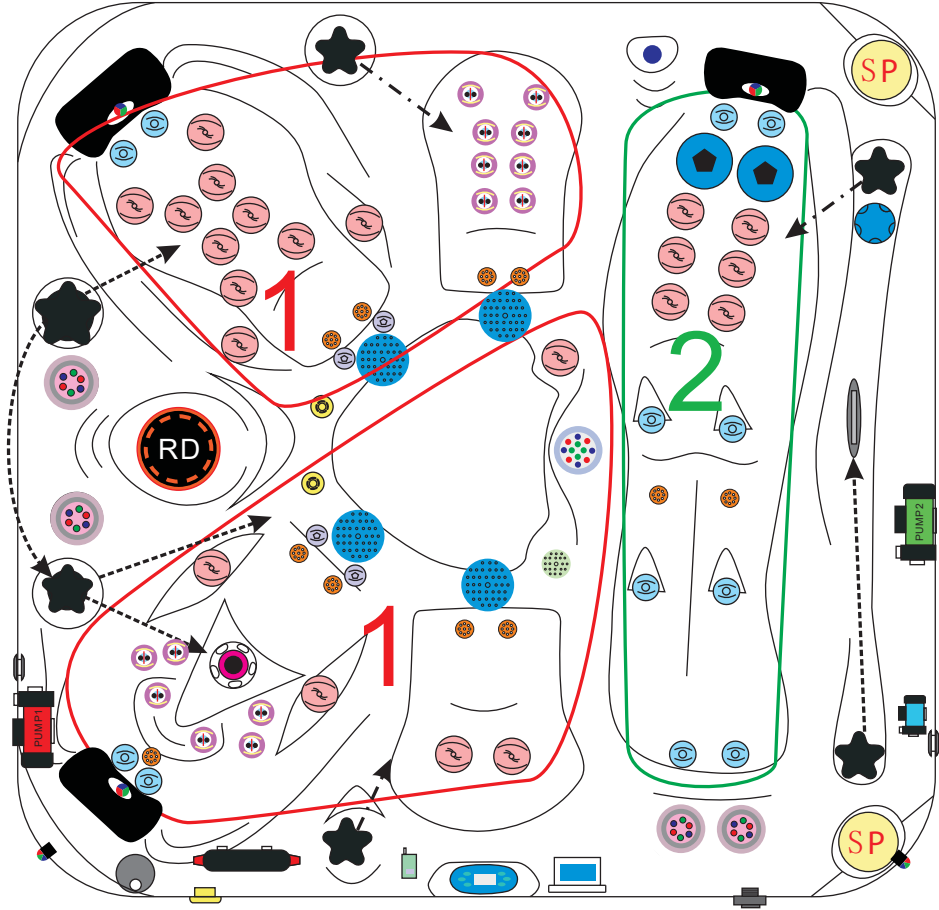

passion
SPAS | love your senses

SOLACE

PASSION SPAS SIGNATURE COLLECTION

SPECIFICATIONS/GENERAL

Dimensions L x W x H.....	213 x 213 x 91 cm
Number of Seats.....	4
Number of Loungers.....	1
Capacity in Liter.....	1470
Dry Weight in kg.....	380
Full Weight in kg.....	1850
Shell Material.....	Aristech® Acrylic with Vinylester and Polyester
Synthetic Maintenance Free Cabinet.....	Standard
Removable Side Panels.....	4
Cabinet Material.....	Synthetic
Durable Support System.....	Synthetic
Everlast™ Full Floor Support Material.....	Polyester
High Density Urethane Insulation.....	Standard
Cupholders.....	3

PUMP INFORMATION

Massage Pump 1: LX LP300.....	2,2 kW
Massage Pump 2: LX LP300.....	2,2 kW
Filtration Pump: LX WTC50M.....	250W
Air Pump: LX AP300.....	300W

ELECTRICAL SYSTEM

Voltage.....	230/380 V
Amperage.....	230V - 20A / 380V - 16A
Full Flow Electric Heater.....	3 kW
Control System.....	Balboa BP600
Light (18 x Multi Color LED).....	Standard
Electronic Topside Control.....	Balboa TP600

passion
SPAS | love your senses

SOLACE

PASSION SPAS SIGNATURE COLLECTION

POWER SUPPLY
1x 20A/230V or
1x 16A/380V

	Clusterjet 150293	4pcs		Water Diverter	150493		Speaker	150321
	Clusterjet 151322	12pc		Air Control	150520		Controller & Heater	152220
	Clusterjet 152186	2pcs		Optional Air Pump	150827		Drainage	150511
	Mini Jet 150126	21pcs		Water Diverter	152029		WTC50 Circ. Pump	150817
	Power Jet 150155	2pcs		Aromatherapy	150560		LP300 Mass. Pump	150818
	Swim Jet 150202	1pc		UV lamp	150777		LP300 Mass. Pump	150818
	Blowerjet 150561	10pcs		Pillow	150403		TP600 Display	151059
	Spa Light 150781	1pc		Filter lid Black	159111			
	Suction 150516	1pc		Filter 4ch-949	151131			
				Suction	150517			