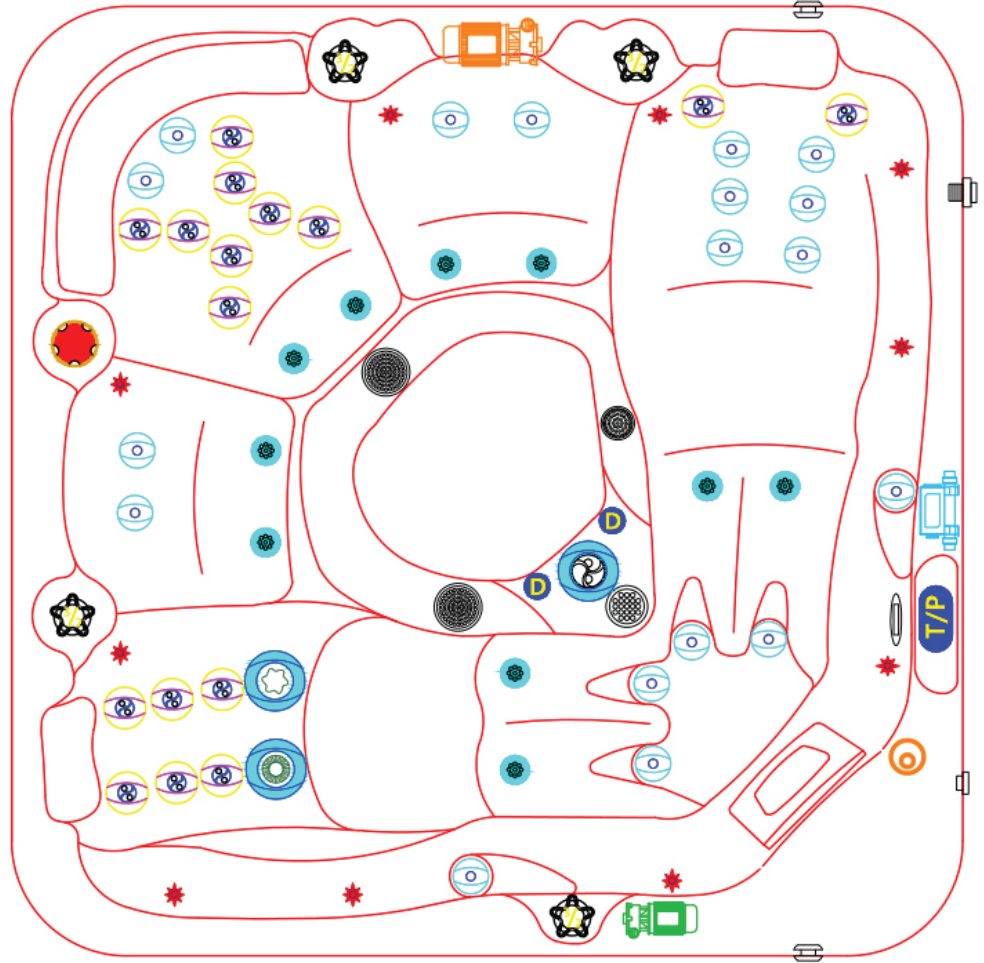

Clusterjet 150293	6pcs		Air Pump	150827		Controller & Heater 151103 GS510DZ
	Clusterjet 151322	12pcs		Air Control	150520		Drainage 150511
	Mini Jet 150126	17pcs		Aromatherapy	150560		WTC50 Circ. Pump 150817
	Power Jet 150155	3pcs		Pillow	150403		LP300 Mass. Pump 150818
	Blowerjet 150561	10pcs		Corner Pillow	150387		VL801D Display 151075
	Spa Light 150766	1pc		Skimmer Front Filter 6ch-940	150928 151140		
	Suction 150516	1pc					
	Suction 150517	2pcs