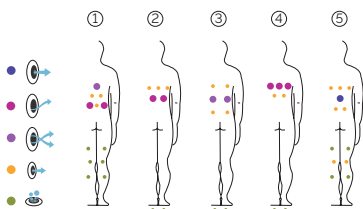

2 loungers

3 seats

Measures: 231 × 231 × 78 cm

Water capacity (l): 975 liters

Weight: Empty 450 kg / Full 1.425 kg

5 colors

5 massages

SHELL FINISHES (ACRYLIC COLORS)