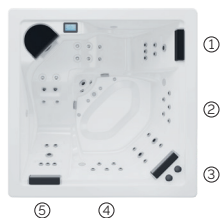

2 loungers

3 seats

Measures: 231 × 231 × 78 cm

Water capacity (l): 975 liters

Weight: Empty 450 kg / Full 1.425 kg

5 colors

5 massages

SHELL FINISHES (ACRYLIC COLORS)