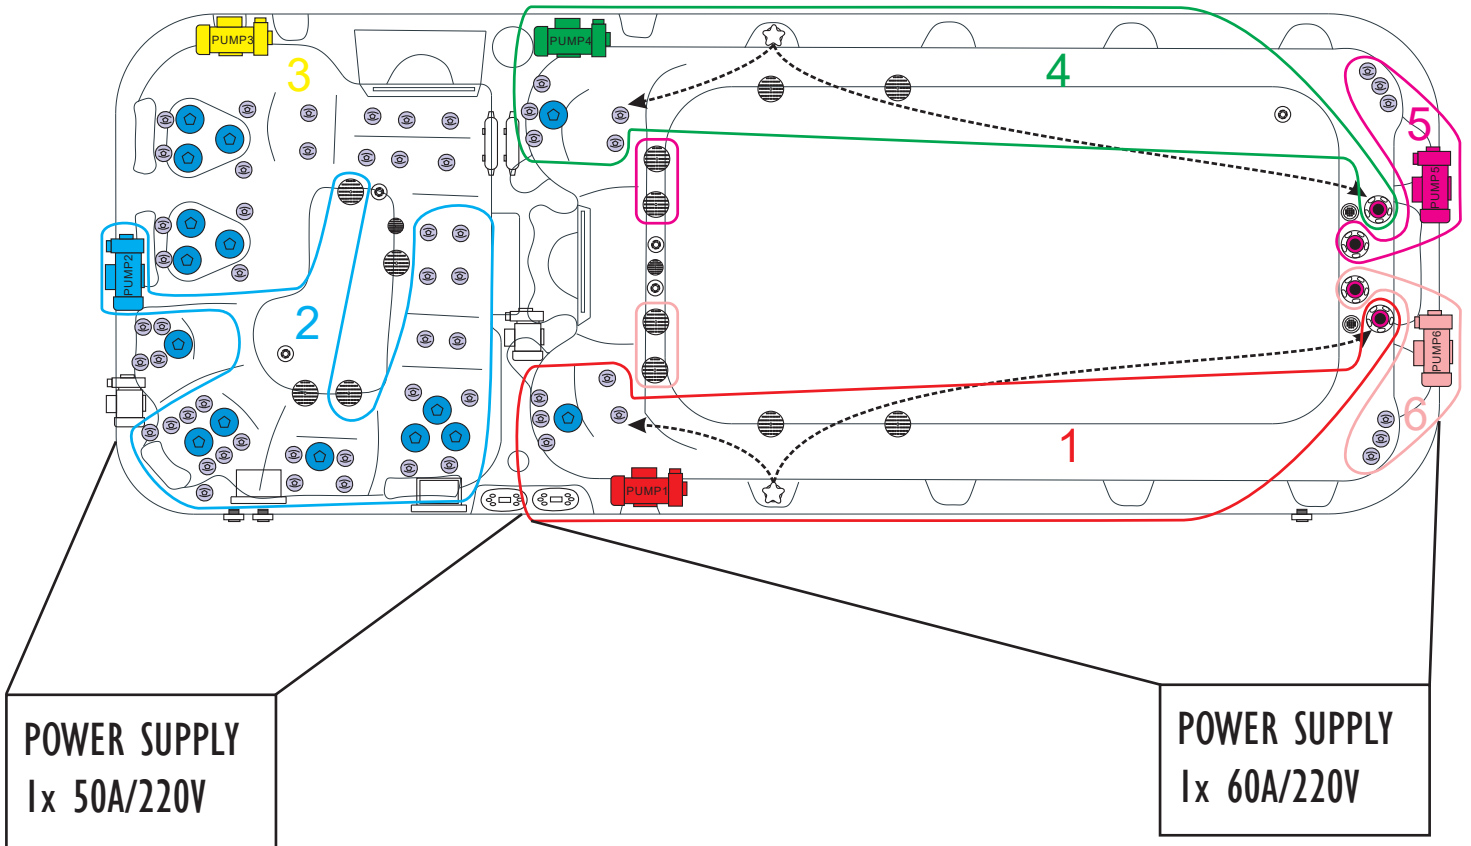

Clusterjet 150293 60pcs

Power Jet 150155 15pcs

Swim Jet 150202 4pcs

Spa Light 150781 2pcs

Suction 150516 2pcs

Suction 150517 12pcs

Water Diverter 150493

UV lamp 150777

Small Pillow 150403

Big Pillow 150404

Filter Front Black 152046
Filter 6ch-940 151140

Controller & Heater 152220
JZ6013x1

Controller & Heater 152222
JZ6013x2

Drainage 150511

WTC50 Circ. Pump 150817

LP300 Mass. Pump 150818
(6pcs)

TP600 Display 151059
(2pcs)