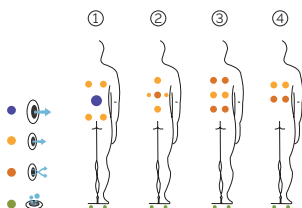

Suite

Intimate and seductive.

CODE 71768

Ideal for 2 people

4 positions

4 seats

Measures: 203 x 150 x 72 cm

Water capacity (l): 520 liters

Weight: Empty 257 kg / Full 777 kg

1 colors

4 massages

EXCLUSIVE LINE

EN

AQUAVIA SPA

TECHNICAL SPECIFICATIONS

FEATURES

Total massage points	28
Massage Jets	20
Air Nozzles	8
Headrests	2
Touch Panel	Standard
Ultraviolet Treatment UV	Standard
Metal structure	Standard
ABS base	Standard
Prime Tex Cover	Standard
EcoSpa	Standard
Nordic Insulation System	Optional

FINISHES

Colour Sense	4 LED
Pure Line Lighting	Optional
Surround Bluetooth Audio	Optional
Jets / Boquillas Inoxidable	Standard
Aromatherapy	Standard
Stainless steel handrail	Optional
Wifi Spa Control	Optional
Without cabinet	Optional

MASSAGE PUMPS

Water massage	1.800 W / 2,5 CV
Relax Impact Pump	1150 W

FILTRATION AND HEATING

Recirculation pump	200 W
Water heater	3.000 W
Type of filter	Cartridge

POWER SUPPLY

Power requirement to 230 V (LOW/AMP)	3.400 W / 14,6 A
Voltage	230 V / 400 V III

SHELL FINISHES (ACRYLIC COLORS)

FURNITURE FINISHES (OUTDOOR CABINET)

FEATURES

OPTIONAL FEATURES

According to our policy of constant evolution, we reserve the right to modify the specifications in part or in whole without forewarning.