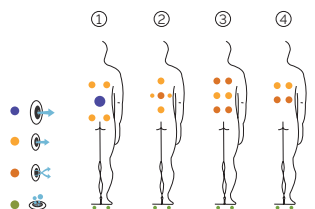

Weight: Empty 480 kg / Full 1.000 kg

5 colors

4 massages

EXCLUSIVE LINE

EN

AQUAVIA SPA

TECHNICAL SPECIFICATIONS

FEATURES	
Total massage points	28
Massage Jets	20
Air Nozzles	8
Jets / Stainless Steel Nozzles	Standard
Headrests	2
Touch Panel	Standard
Ultraviolet Treatment UV	Standard
Metal structure	Standard
ABS base	Standard
Prime Tex Cover	Standard
EcoSpa	Standard
Nordic Insulation System	Optional
FINISHES	
Colour Sense	4 LED
Pure Line Lighting	Standard
Surround Bluetooth Audio	Optional
Woodermax Cabinet	Not available
Aromatherapy	Standard
Stainless steel handrail	Not available
Wifi Spa Control	Optional
Without cabinet	Not available
MESSAGE PUMPS	
Water massage	1800 W / 2.5 CV
Relax Impact Pump	1150 W
FILTRATION AND HEATING	
Recirculation pump	200 W
Water heater	3.000 W
Type of filter	Cartridge
POWER SUPPLY	
Power requirement to 230 V (LOW/AMP)	3.400 W / 14,6 A
Voltage	230 V / 400 V III