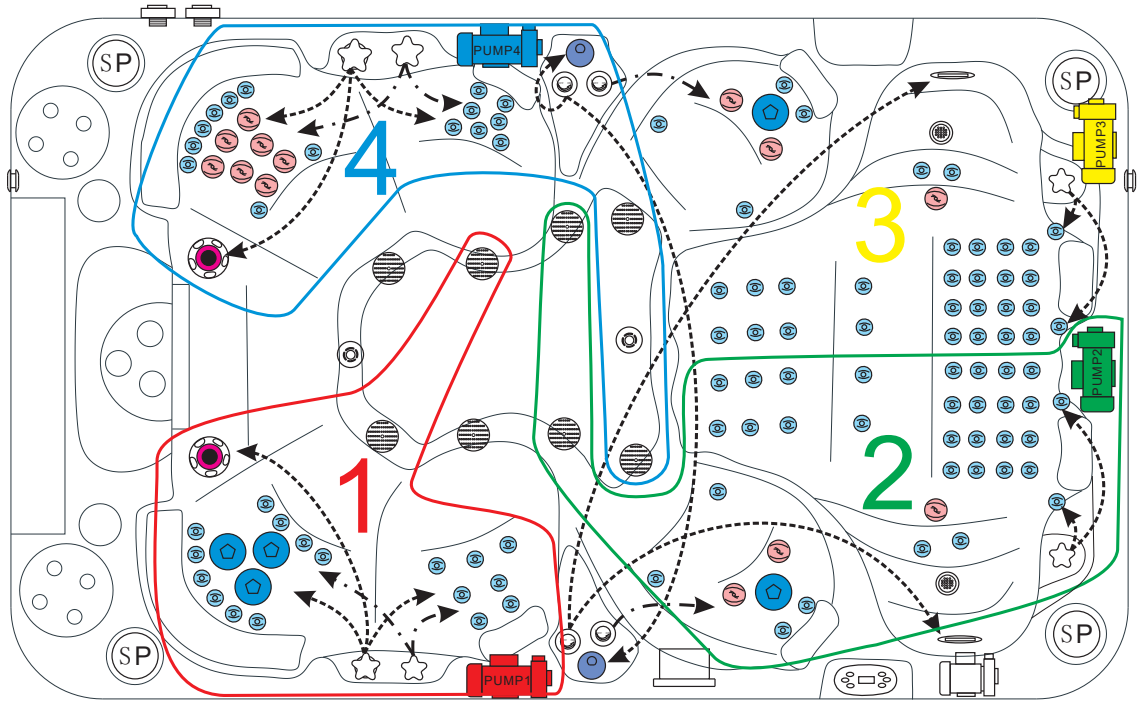

WATER SYSTEM

Total jets.....	126
Water Jets, Stainless Steel.....	118
Air Injector Jets.....	8
Air Control Valve.....	4
Filters / Surface.....	(2) 50 Square Feet
Top Access Skim Filter.....	High-Volume Vortex Skimmer
Floor Drain.....	1
External Drain.....	1
Hi Flow Suctions.....	8
Water Diverter Valve.....	2
5" Massage Jets, Directional, Rotational and Pulsational.....	5
3" Directional Jets.....	11
2" Directional Jets.....	109
Ozone Jets.....	1

ELECTRICAL SYSTEM

Voltage.....	230/380 V
Amperage.....	380V - 20A / 230V - 40A
Full Flow Electric Heater.....	3 kW
Control System.....	Balboa GS523DZ
Light (18 x Multi Color LED).....	Standard
Electronic Topside Control.....	Balboa TP600

passion
spas | love your senses

THEATER SPA

PASSION SPAS EXCLUSIVE COLLECTION

POWER SUPPLY
1x 20A/380V

	Waterjet 153950	2pcs		Air Control	150499		Speaker	150321
	Clusterjet 151322	96pcs		Air Control	150520		Controller & Heater JZ6013x2	152222
	Mini Jet 150126	13pcs		Water Diverter	150493		Drainage	150511
	Power Jet 150155	5pcs		Water Control	152029		WTC50 Circ. Pump	150817
	Swim Jet 150202	2pcs		UV lamp	150777		LP300 Mass. Pump (4pcs)	150818
	Spa Light 150766	2pcs		Pillow	150403		TP600 Display	151059
	Suction 150517	8pcs		Corner Pillow	150387			
				Filter front Black	152046			
				2x Filter 6ch-940	151140			