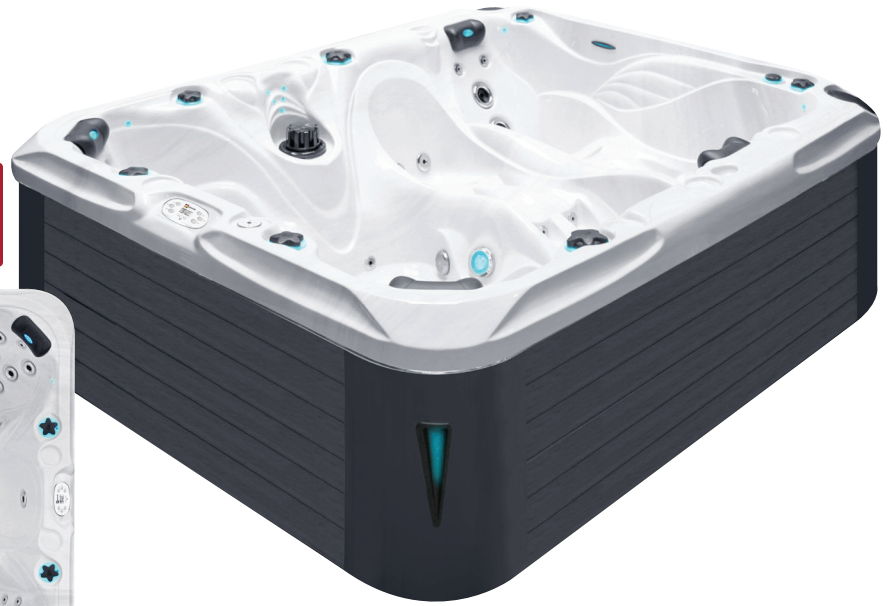

### SPECIFICATIONS/GENERAL

Dimensions LxW xH.....	274x228 x 91 cm
Number of Seats.....	4
Number of Loungers.....	2
Capacity in Liter.....	1660
Dry Weight in kg.....	490
Full Weight in kg.....	2150
Shell Material.....	Aristech® Acrylic with Vinylester and Polyester
Synthetic Maintenance Free Cabinet.....	Standard
Removable Side Panels.....	4
Durable Support System.....	Synthetic
Everlast™ Full Floor Support Material.....	Polyester
High Density Urethane Insulation.....	Standard
Cup Holders.....	?

### SPECIAL FEATURES

Soft Air Massage System.....	Standard
Molded Headrest Soft Pillows with LED Light.....	4
StarBrite Interior LED Light System.....	Standard
Cascade Creek Water Fall.....	1
Exterior Corner LED Lighting.....	2
Aromatherapy System.....	Standard
Ozone Sanitation System.....	Standard
Synergy Water Maintenance System.....	Standard
Ultra Efficient Dual-Wrap Cabinet Insulation.....	Standard
5/4 Ultra Efficient Walk-On Cover.....	Standard
Wifi Ready.....	Standard