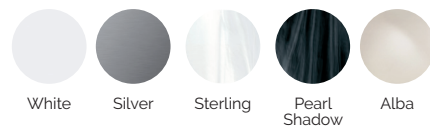

## SHELL FINISHES (ACRYLIC COLORS)

White

Silver

Sterling

Pearl Shadow

Alba