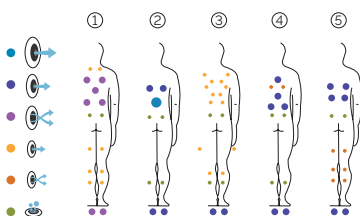

Water capacity (l): 1.610 liters

Weight: Empty 378 kg / Full 1.988 kg

5 colors

5 massages