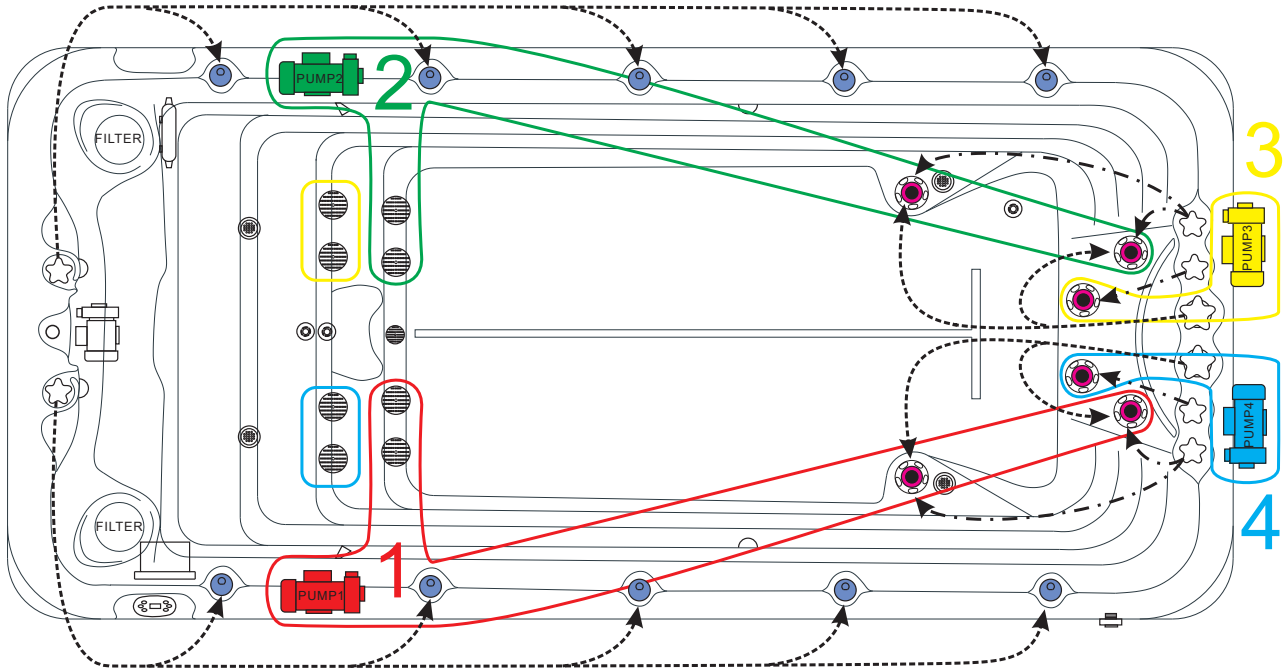

## ELECTRICAL SYSTEM

Voltage.....	230/380 V
Amperage.....	380V - 20A/230V - 40A
Full Flow Electric Heater.....	3 kW
Control System.....	Balboa GS523DZ
Light (18 x Multi Color LED).....	Standard
Electronic Topside Control.....	Balboa TP600

# FITNESS 2 - FITNESS 2 DEEP

PASSION SPAS SPORT- EN FITNESS COLLECTION

**passion**  
spas | love your senses

**POWER SUPPLY**  
1x 20A/380V

	Waterjet 153950 10pcs		Water Diverter 150493		Controller & Heater 152222 JZ6013x2
	Swim Jet 150202 6pcs		Air/Water Control 150520		Drainage 150511
	Spa Light 150766 4pcs		UV-lamp 150777		WTC50 Circ. Pump 150817
	Suction 150516 1pc		Filter lid Black 159111		LP300 Mass. Pump 150818
	Suction 150517 8pcs		Filter 6ch-949 151131		TP600 Display 151059