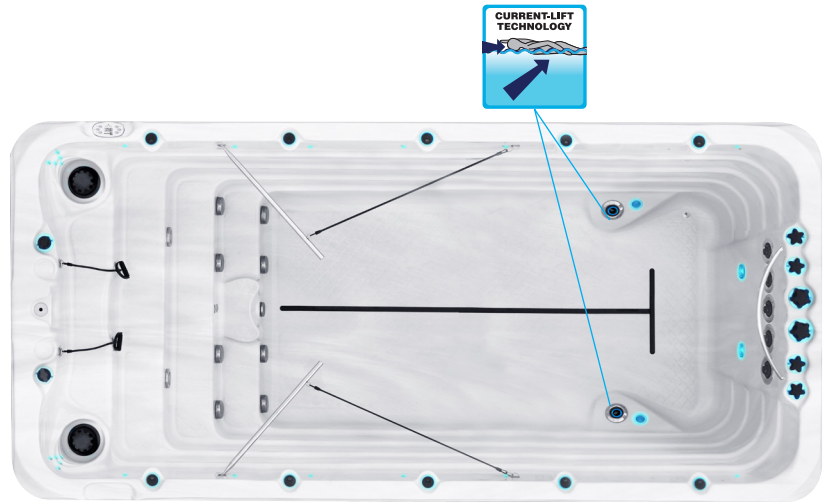

## SPECIFICATIONS/GENERAL

Dimensions LxW x H.....	500 x 228 x 126/155 cm
Number of Seats.....	1
Capacity in Liter.....	10000/12000
Dry Weight in kg.....	1400/1600
Full Weight in kg.....	11400/12600
Shell Material.....	Aristech® Acrylic with Vinylester and Polyester
Synthetic Maintenance Free Cabinet.....	Standard
Removable Side Panels.....	8
Cabinet Material.....	Synthetic
Durable Support System.....	Synthetic
Everlast™ Full Floor Support Material.....	Polyester
High Density Urethane Insulation.....	Standard
Cup Holders.....	2