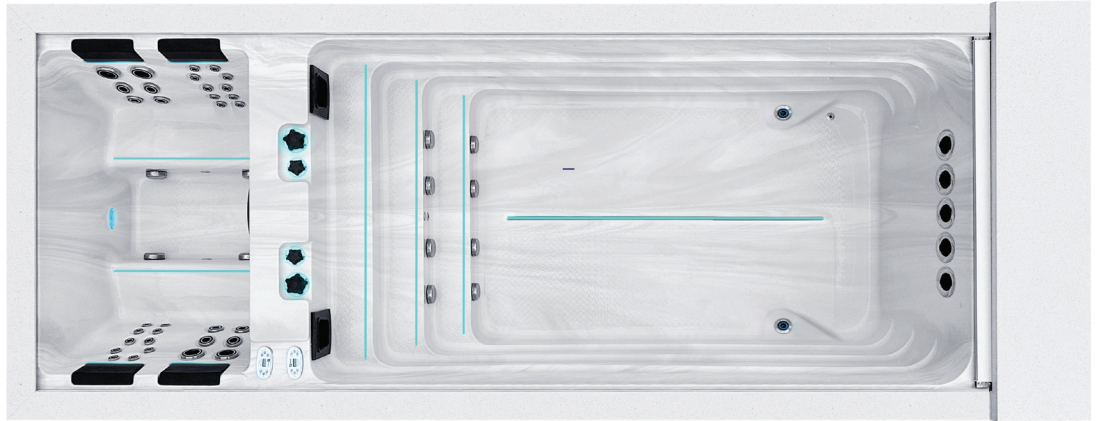

passion
SPAS | love your senses

SWIMSPA BALANCE

PASSION SPAS SPORT- EN FITNESS COLLECTION

SPECIFICATIONS/GENERAL

Dimensions LxW x H.....	600 x 228 x 138 cm
Number of Seats.....	4
Capacity in Liters.....	11500
Dry Weight in kg.....	1400
Shell Material.....	Aristech® Acrylic with Vinylester and Polyester
Synthetic Maintenance Free Cabinet.....	Standard
Removable Side Panels.....	8
Durable Support System.....	Synthetic
Everlast™ Full Floor Support Material.....	Polyester
High Density Urethane Insulation.....	Standard

WATER SYSTEM

Total jets.....	56
Air Control Valve.....	2
Filters / Surface.....	(2) 50 Square Feet
Top Access Skim Filter.....	High-Volume Vortex Skimmer
Floor Drain.....	1
External Drain.....	1
HiFlow Suctions.....	12
Water Diverter Valve.....	2
6" Turbo Swim Jet.....	5
Current-Lift Jet.....	2
5" Massage Jets, Directional, Rotational and Pulsational.....	4
3" Directional Jets.....	8
2" Directional Jets.....	20
Ozone Jets.....	4

SPECIAL FEATURES

Molded Headrest Soft Pillows with LED Light.....	4
StarBrite Interior LED Light System.....	Standard
Swim Orientation Led Light.....	Standard
Ozone Sanitation System.....	Standard
UV Synergy System.....	Standard
Ultra Efficient Dual-Wrap Cabinet Insulation.....	Standard
5/4 Ultra Efficient Walk-On Cover.....	Optional

Voltage.....	220 V
Amperage.....	Spa Side 50A, Swim Side 60A
Full Flow Electric Heater.....	5.5 kw
Light (18 x Multi Color LED).....	Standard

passion
SPAS | love your senses

SWIMSPA BALANCE

PASSION SPAS SPORT- EN FITNESS COLLECTION