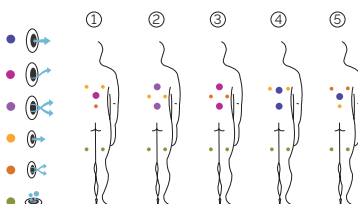

Sundown

The virtuous circle of wellness.

AQUAVIA SPA

EN

AQUALIFE LINE

CODE 52163
Ideal for 3 people
5 positions
5 seats
Measures: ø 205 x 90 cm
Water capacity (l): 680 liters
Weight: Empty 260 kg / Full 920 kg
5 colors
5 massages