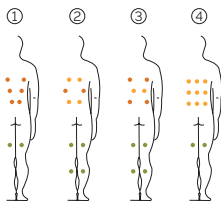

4 seats

Measures: 198 x 198 x 76 cm

Water capacity (l): 975 liters

Weight: Empty 220 kg / Full 1195 kg

1 colors

4 massages

② ③