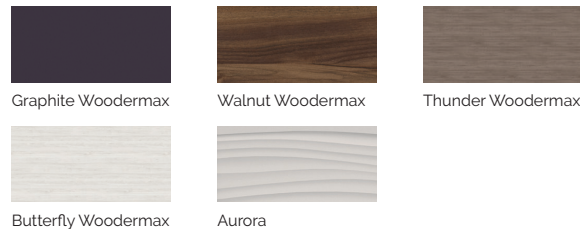

5 colors

6 massages

SHELL FINISHES (ACRYLIC COLORS)

FURNITURE FINISHES (OUTDOOR CABINET)

PREMIUM LINE

EN

AQUAVIA SPA

TECHNICAL SPECIFICATIONS