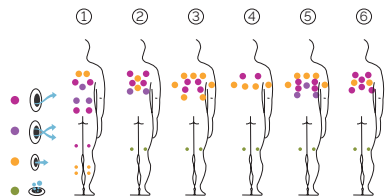

Soft

Evolution in its purest form.

CODE 70523

Ideal for 4 people

6 positions

1 loungers

5 seats

Measures: 216 x 216 x 90 cm

Water capacity (l): 980 liters

Weight: Empty 330 kg / Full 1.310 kg

5 colors

6 massages