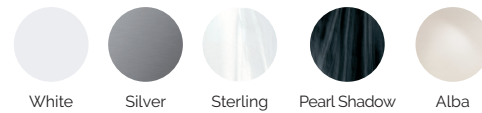

SHELL FINISHES