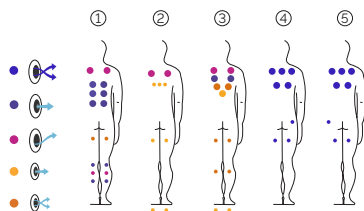

Touch5 PRO

Extraordinary massage intensity.

CODE 77262

Ideal for 4 people

5 different positions

2 loungers

3 seats

Measure: 216 × 216 × 74 cm

Water volume: 1.063 litres

Weight: Empty 265 kg / Full 1.328 kg

5 colours

5 types of massage

PRO LINE

EN

AQUAVIA SPA

TECHNICAL SPECIFICATIONS

FEATURES

Total massage points	56
Massage Jets	56
Headrests	3
Touch Panel	Standard equipment
Ultraviolet Treatment UV	Standard equipment
Metal structure	Standard equipment
ABS base	Standard equipment
Prime Tex Cover	Standard equipment
EcoSpa	Optional
Nordic Insulation System	Optional
Blue Connect Plus	Optional

FINISHES

Colour Sense	5 LEDs + Lit accessories
Bluetooth Audio	Optional
Stainless Steel Nozzles	Standard equipment
Stainless Steel Bar	Standard equipment
Wifi Spa Control	Optional
Without cabinet	Optional

MASSAGE PUMPS

Water massage	2 × 1800 W / 2.5 CV
Relax Impact Pump	1150 W

FILTRATION AND HEATING

Recirculation pump	200 W
Water heater	3.000 W
Type of filter	Cartridge

POWER SUPPLY

Power requirement to 230 V (LOW/AMP)	3.800 W / 16,52 A
Voltage	230 V / 400 V III

SHELL FINISHES

FURNITURE FINISHES (OUTDOOR CABINET)

FEATURES

OPTIONAL FEATURES

As part of our policy of continuous improvement, we reserve the right to modify design and/or specifications without prior notice.