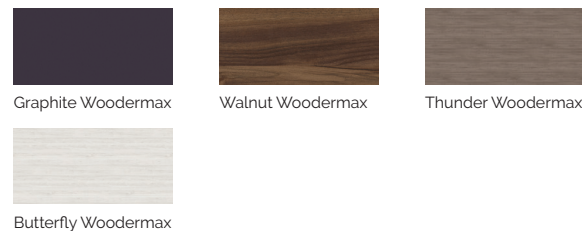

FURNITURE FINISHES (OUTDOOR CABINET)

FEATURES

OPTIONAL FEATURES

As part of our policy of continuous improvement, we reserve the right to modify design and/or specifications without prior notice.