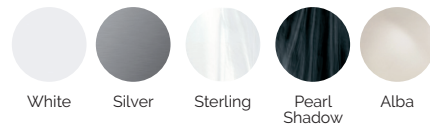

ACABADOS CASCO (COLORES ACRÍLICO)

PRESTACIONES

METALLIC
STRUCTURE

BCN
DESIGN

reiox
IMPACTSYSTEM

BUILT-IN LINE

ES

AQUAVIA SPA

CARACTERÍSTICAS TÉCNICAS

PRESTACIONES	
Total puntos de masaje	44
Jets masaje agua	28
Boquillas masaje aire	16
Cascadas	No disponible
Fuentes de agua	No disponible
Jets / Boquillas inoxidable	Estándar
Reposacabezas	3
Touch Panel	Estándar
Estructura metálica	Estándar
Cromoterapia Foco LED	1 LED
Energy Saving Cover	Opcional
EcoSpa	No disponible
EQUIPO EXTERNO RECOMENDADO	
Kit Compacto	Kit Digital
EQUIPAMIENTO	
Filtro	Ø 500
Bomba Filtración	0,6 KW
Bombas Masaje	1,8 KW
Bomba Soplante	0,9 KW
Calefacción	3 KW
Ozonizador	Opcional
INSTALACIÓN	
Potencia requerida (LA) (W)	3.600 W
Potencia requerida (LA) (A)	15,7 A
Voltaje	230 / 400 V III

Como parte de nuestra política de mejoramiento continuo, nos reservamos el derecho de modificar el diseño y/o especificaciones sin previo aviso.