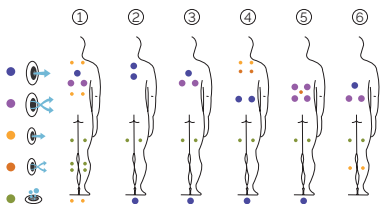

Mallorca

A hydromassage that feels wonderful.

CODE 78768

Ideal for 4 people

6 positions

1 lounger

5 seats

Measures: 216 x 216 x 90 cm

Water capacity (l): 980 liters

Weight: Empty 330 kg / Full 1.310 kg

5 colors

6 massages