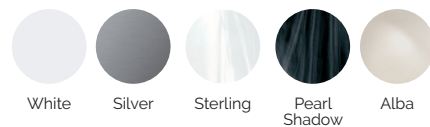

COULEURS ACRYLIQUE

PRESTATIONS

METALLIC
structure

BCN
DESIGN

reiox
IMPACTSYSTEM

BUILT-IN LINE

FR

AQUAVIA SPA

CARACTÉRISTIQUES TECHNIQUES

PRESTATIONS	
Total Points de Massage	44
Jets massage	28
Buse air	16
Cascades Eau	Non disponible
Sources Eau	Non disponible
Jets / Buses en acier inoxydable	Équipement en série
Appui-tête	3
Touch Panel	Équipement en série
Structure Métal	Équipement en série
Chromothérapie Ampoule LED	1 LED
Energy Saving Cover	Option
EcoSpa	Non disponible
ÉQUIPEMENT EXTERNE RECOMMANDÉ	
Kit Compact	Kit Digital
ÉQUIPEMENT	
Filtre	Ø 500
Pompe de filtration	0,6 KW
Pompes de massage	1,8 KW
Blower	0,9 KW
Réchauffeur électrique	3 KW
Ozonateur	Option
INSTALLATION	
Puissance maximale (LA) (W)	3.600 W
Puissance maximale (LA) (A)	15,7 A
Tension	230 / 400 V III

Dans le cadre de notre politique d'améliorations constantes, nous nous réservons le droit de modifier/d'amender nos spécifications n'importe quand et sans aucun préavis.