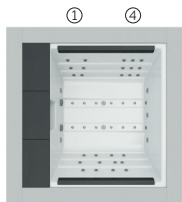

Cube

Luxury and elegance personified.

CODE 56541

Ideal for 3 people

5 positions

2 loungers

3 seats

Measures: 231 x 231 x 78 cm

Water capacity (l): 975 liters

Weight: Empty 450 kg / Full 1.425 kg

5 colors

4 massages

② ③

① ② ③ ④