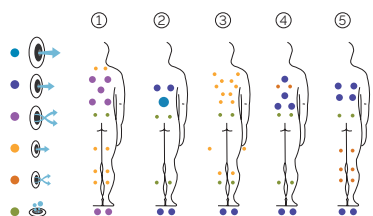

Velvet

The high performance XXL hot tub.

CODE 52666

Ideal for 5 people

5 positions

2 loungers

3 seats

Measures: 233 x 233 x 91 cm

Water capacity (l): 1.610 liters

Weight: Empty 378 kg / Full 1.988 kg

5 colors

5 massages