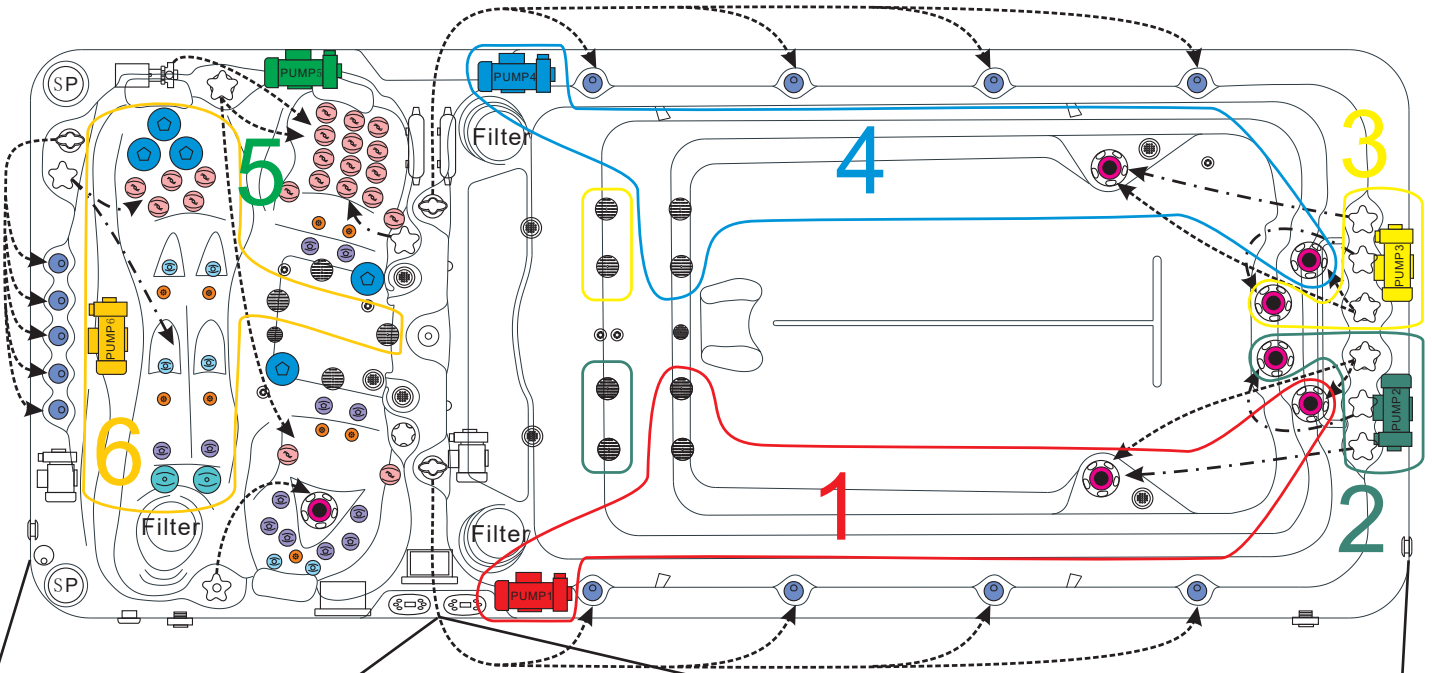

SWIMSPA SPIRIT - SPIRIT DEEP

PASSION SPAS SPORT- EN FITNESS COLLECTION

passion
spas | love your senses

SPECIFICATIONS/GENERAL

Dimensions LxW x H.....	540x228 x 128/152 cm
Number of Seats.....	2
Number of Loungers.....	1
Capacity in Liter.....	12000/14000
Dry Weight in kg.....	1550/1700
Full Weight in kg.....	13550/15700
Shell Material.....	Aristech® Acrylic with Vinylester and Polyester
Synthetic Maintenance Free Cabinet.....	Standard
Removable Side Panels.....	8
Cabinet Material.....	Synthetic
Durable Support System.....	Synthetic
Everlast™ Full Floor Support Material.....	Polyester
High Density Urethane Insulation.....	Standard
Cup Holders.....	2

ELECTRICAL SYSTEM

Voltage.....	230/380 V
Amperage.....	380V - 20A/230V - 40A
Full Flow Electric Heater.....	3 kW
Control System.....	Balboa GS523DZ
Light (18 x Multi Color LED).....	Standard
Electronic Topside Control.....	Balboa TP600

SWIMSPA SPIRIT - SPIRIT DEEP

PASSION SPAS SPORT- EN FITNESS COLLECTION

passion
spas | love your senses

POWER SUPPLY
1x 20A/230V or
1x 16A/380V

POWER SUPPLY
1x 20A/380V

- Waterjet 153950 13pcs
- Clusterjet 150293 12pcs
- Clusterjet 151322 6pcs
- Clusterjet 152186 2pcs
- Mini Jet 150126 21pcs
- Power Jet 150155 5pcs
- Swim Jet 150202 7pcs
- Blowerjet 150561 9pcs
- Spa Light 150766 7pcs
- Suction 150516 2pcs
- Suction 150517 12pcs

- Water Control 152198
- Water Diverter 150493
- Air/Water Control 150520
- Water Diverter 152029
- Optional Air Pump 150827
- Aromatherapy 150560
- UV-lamp 150777
- Pillow 150403
- Filter lid Black 159111
- Filter 4ch-949 151131