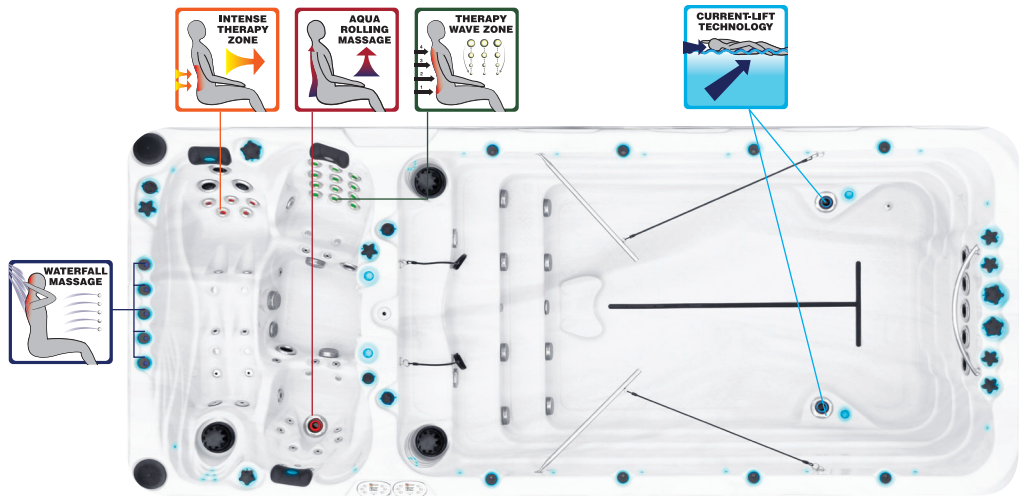

SWIMSPA SPIRIT - SPIRIT DEEP

PASSION SPAS SPORT- EN FITNESS COLLECTION

passion
spas | love your senses

SPECIFICATIONS/GENERAL

Dimensions LxW x H.....	540x228 x 128/152 cm
Number of Seats.....	2
Number of Loungers.....	1
Capacity in Liter.....	12000/14000
Dry Weight in kg.....	1550/1700
Full Weight in kg.....	13550/15700
Shell Material.....	Aristech® Acrylic with Vinylester and Polyester
Synthetic Maintenance Free Cabinet.....	Standard
Removable Side Panels.....	8
Cabinet Material.....	Synthetic
Durable Support System.....	Synthetic
Everlast™ Full Floor Support Material.....	Polyester
High Density Urethane Insulation.....	Standard
Cup Holders.....	2

WATER SYSTEM

Total jets.....	66
Water Jets,Stainless Steel.....	60
Air Injector Jets.....	8
Air Control Valve.....	2
Filters / Surface.....	(2) 50 Square Feet
Top Access Skim Filter.....	High-Volume Vortex Skimmer
Floor Drain.....	1
External Drain.....	1
Hi Flow Suctions.....	8
Water Diverter Valve.....	2
Power Swim Jets.....	4
Floor Swim Jets.....	2
5"Massage Jets, Directional, Rotational and Pulsational.....	4
3"Directional Jets.....	19
2"Directional Jets.....	36
Ozone Jets.....	1

SPECIAL FEATURES

Soft Air Massage System.....	Standard
Molded Headrest Soft Pillows with LED Light.....	3
StarBrite Interior LED Light System.....	Standard
Audio System with iPod docking station, 2 built-in speakers...Standard	
Water Fall Massage.....	Standard
Exterior Corner LED Lighting.....	2
Aromatherapy System.....	Standard
Ozone Sanitation System.....	Standard
Synergy Water Maintenance System.....	Standard
Ultra Efficient Dual-Wrap Cabinet Insulation.....	Standard
5/4 Ultra Efficient Walk-On Cover.....	Standard
Wifi Ready.....	Standard

ELECTRICAL SYSTEM

Voltage.....	230/380 V
Amperage.....	380V - 20A/230V - 40A
Full Flow Electric Heater.....	3 kW
Control System.....	Balboa GS523DZ
Light (18 x Multi Color LED).....	Standard
Electronic Topside Control.....	Balboa TP600